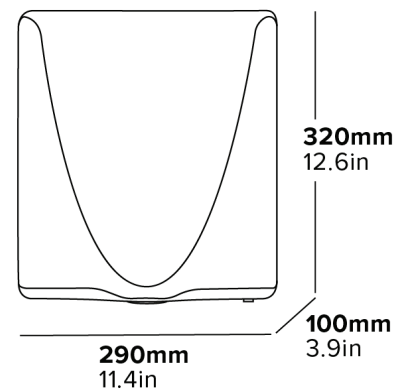

Specification

3.4kg
220-240V
50/60Hz
1000W
Pack Qty: 4