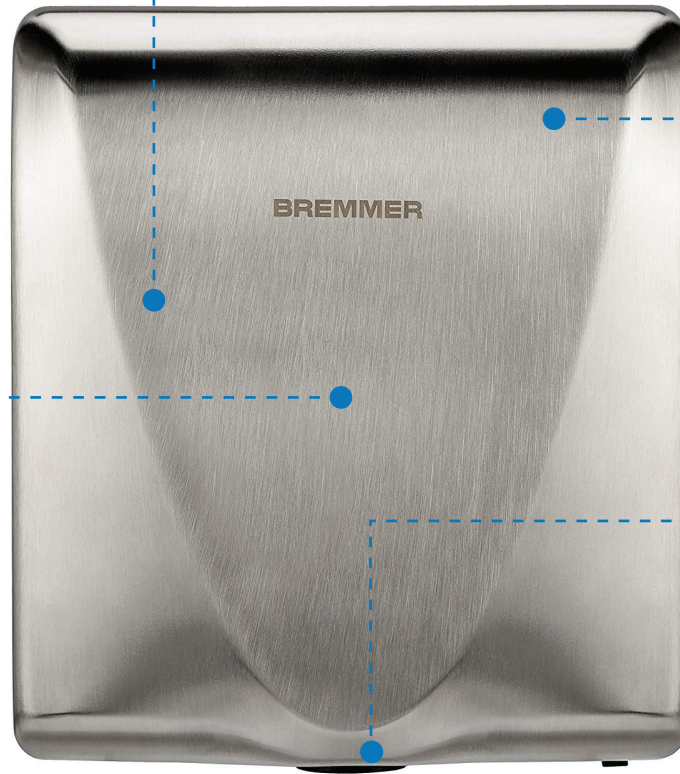

BREMMER

ADVANCED AIRFLOW TECHNOLOGY

FAST DRYING AIRFLOW TECHNOLOGY

Wet to dry in 8-12 seconds

DURABLE CASE

Built to last

ENERGY EFFICIENT ECO HAND DRYER

Touch free automatic operation

HYGIENIC HEPA FILTER

HEPA filter captures 99.9% of all bacteria emitted into the washroom air

BLADE HAND DRYER - BRUSHED

Features

- Wall mounted hand dryer
- Brushed stainless steel finish
- Half the size, twice the power
- East to clean
- HEPA filter

Fonctionnement automatique sans contact

FILTRE HEPA HYGIÉNIQUE

Le filtre HEPA capture 99,9 % de toutes les bactéries présentes dans l'air de la salle de bain

SÈCHE-MAINS BLADE - ACIER INOXYDABLE BROSSÉ

Caractéristiques