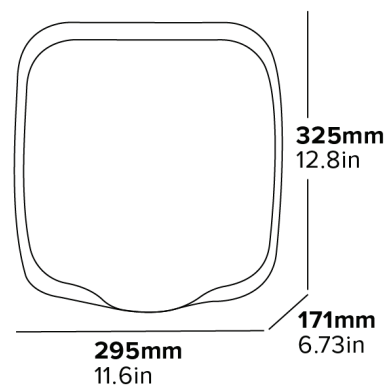

FLUSSO D'ARIA AD ALTA PRECISIONE

Asciugatura in 7-10 secondi

ASCIUGATRICE ECO AD ALTA VELOCITÀ E A BASSO CONSUMO ENERGETICO

Tecnologia ad alta efficienza energetica e asciugatura rapida

BREMMER

CUSTODIA DUREVOLE

Costruito per durare nel tempo

FUNZIONAMENTO AUTOMATICO

Funzionamento automatico senza tocco

ASCIUGAMANI TURBO - BIANCO

Caratteristiche

- Asciugamani a parete
- Finitura bianca
- Energia efficiente
- Facile da pulire

Specifiche

3,8 kg
220-240 V
50/60 Hz
1300 W
Quantità confezione: 4