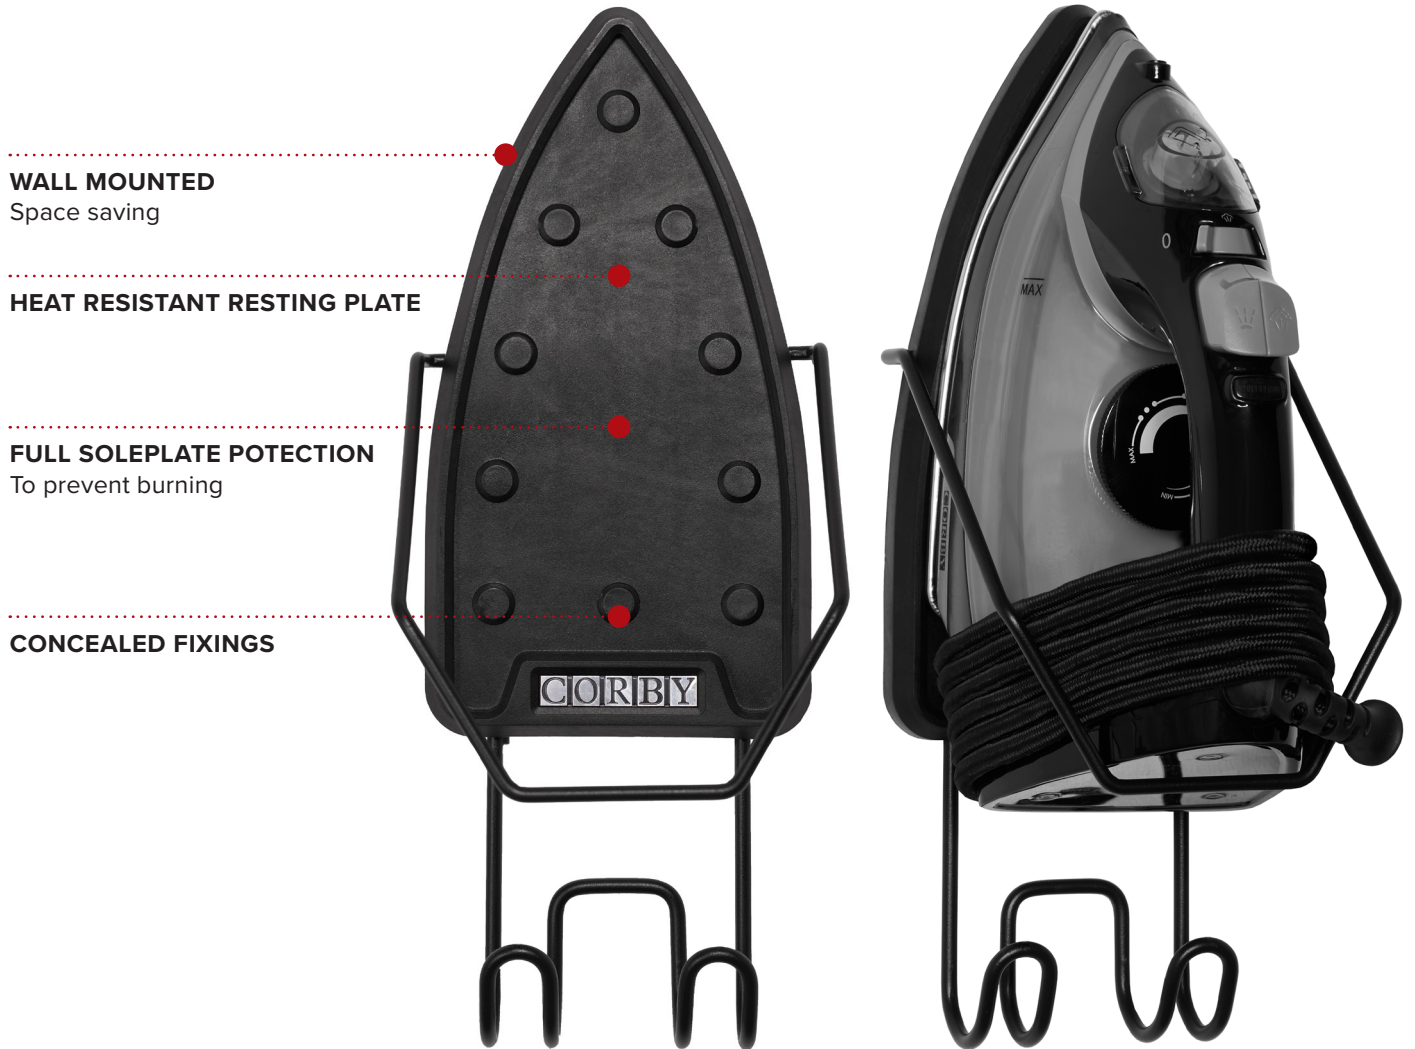

SHERWOOD IRON & IRONING BOARD HOLDER

WALL MOUNTED
Space saving

HEAT RESISTANT RESTING PLATE

FULL SOLEPLATE PROTECTION
To prevent burning

CONCEALED FIXINGS

- Accommodates all Corby irons
- Rigid & Durable construction
- Water & steam resistant
- Supplied with fixings

Specification

Black
0.30kg/0.40kg
1200W/2000W Model

1200 MODEL

2000 MODEL