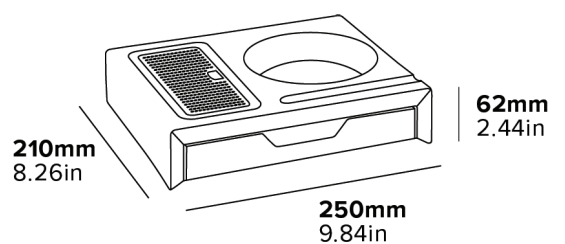

CANTERBURY DRAWER WELCOME TRAY

- Accommodates Canterbury kettles
- Space saving design
- 100% water resistant
- Durable ABS and PA construction
- Compartment 1: (x2) H32 x W54 x D162mm
- Compartment 2: H32 x W91 x D99mm
- Compartment 3: H32 x W91 x D60mm

Specification
Black
0.75kg