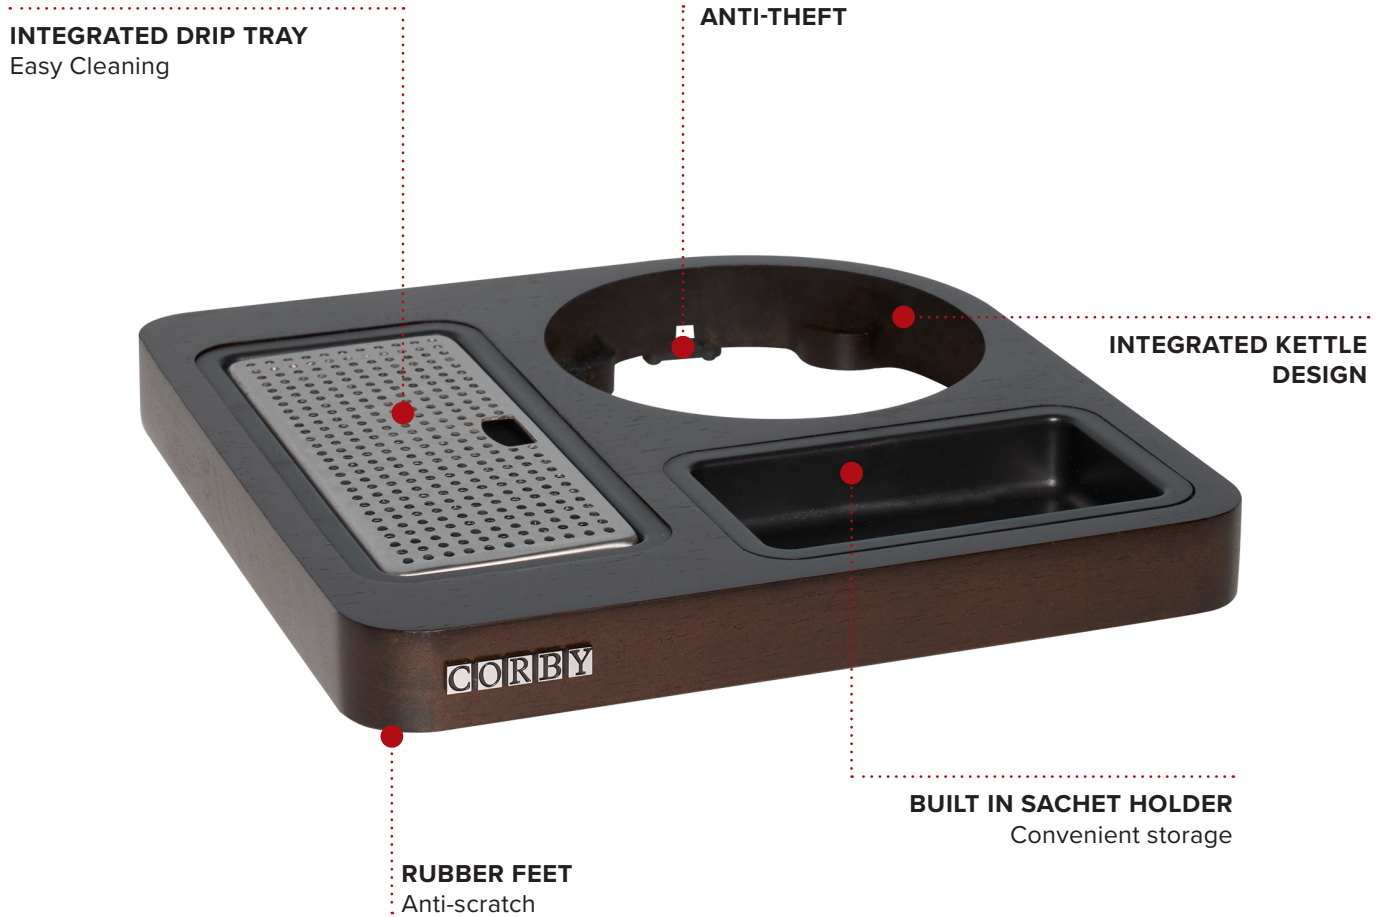

CANTERBURY COMPACT WELCOME TRAY

- Accommodates Canterbury kettles
- Space saving design
- Solid wood construction
- ABS Sachet holder: L105 x W60 x D20mm

Specification
Dark Wood
0.60kg