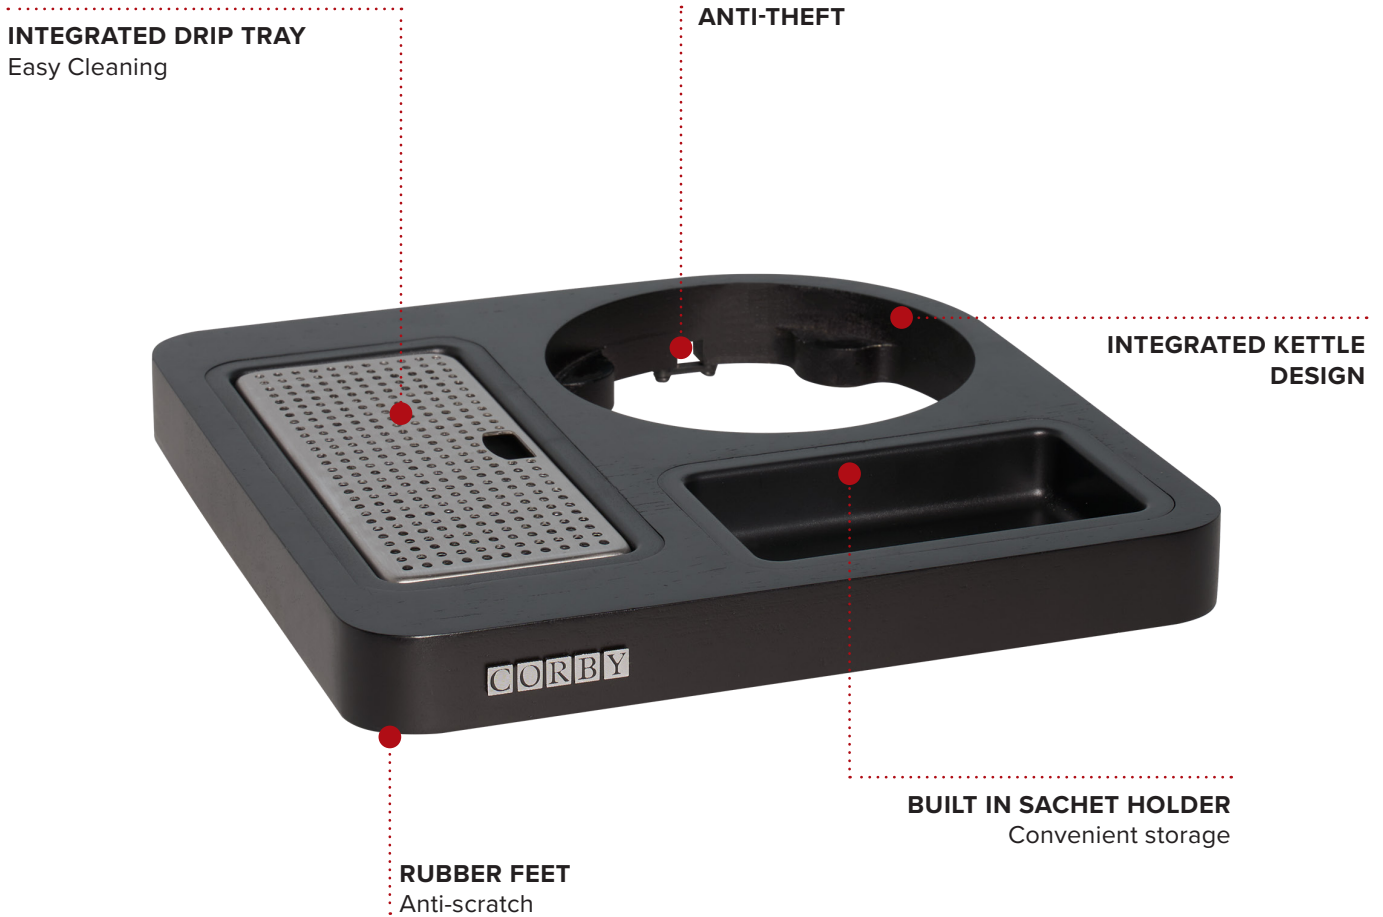

CANTERBURY COMPACT WELCOME TRAY

- Accommodates Canterbury kettles
- Space saving design
- Solid wood construction
- ABS Sachet holder: L105 x W60 x D20mm

Specification
Black
0.60kg