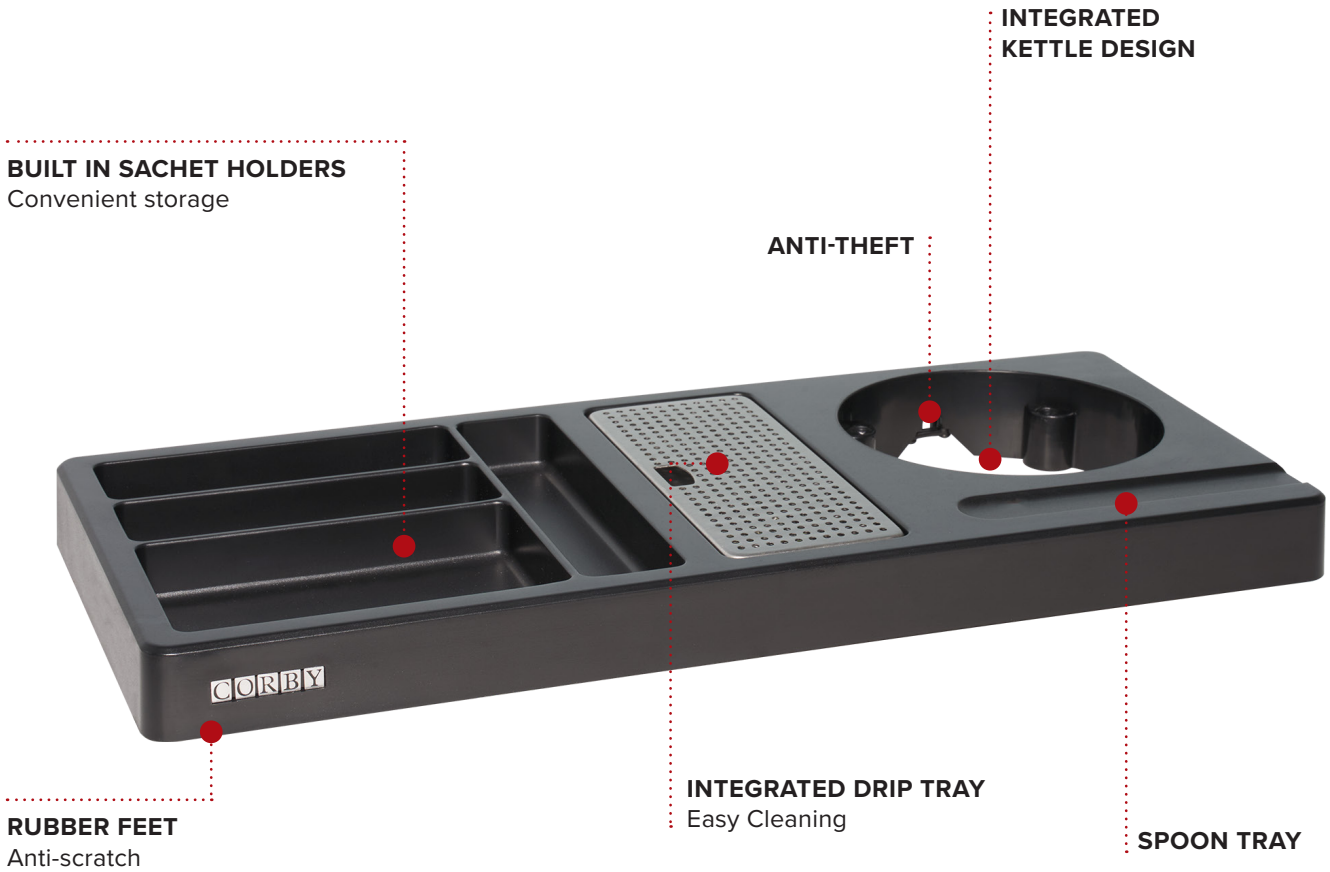

CANTERBURY CLASSIC WELCOME TRAY

- Accommodates Canterbury kettles
- 100% water resistant
- Durable ABS construction
- Compartment 1: H21 x W127 x D75mm
- Compartment 2: (x2) H21 x W127 x D37mm
- Compartment 3: H21 x W35 x D155mm

Specification

Black
0.35kg