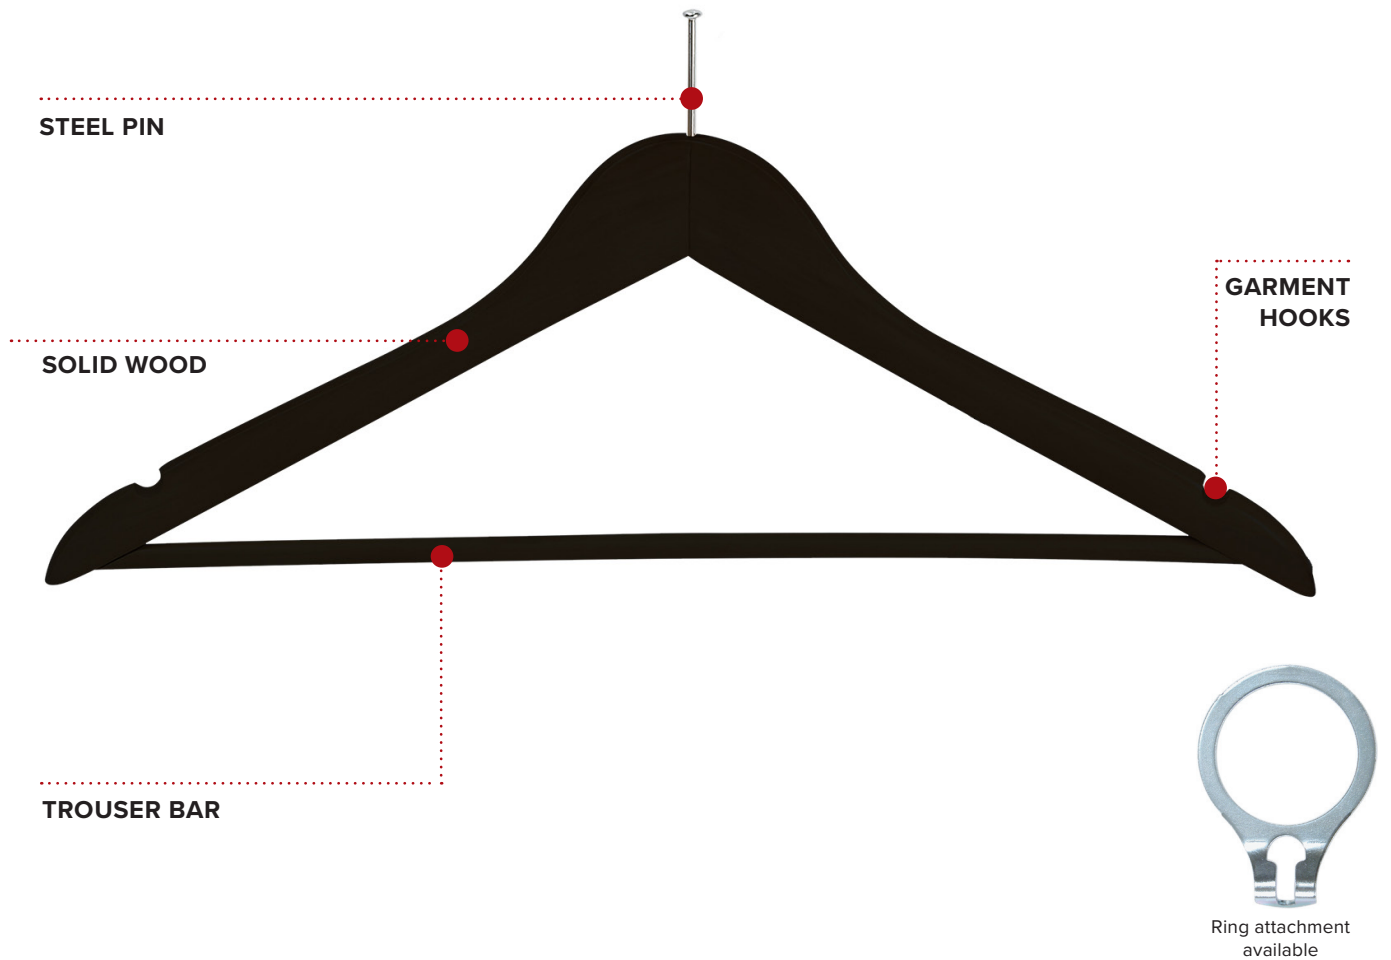

# CHELSEA GUEST HANGER WITH SECURITY PIN

## Specification

Black  
0.10kg