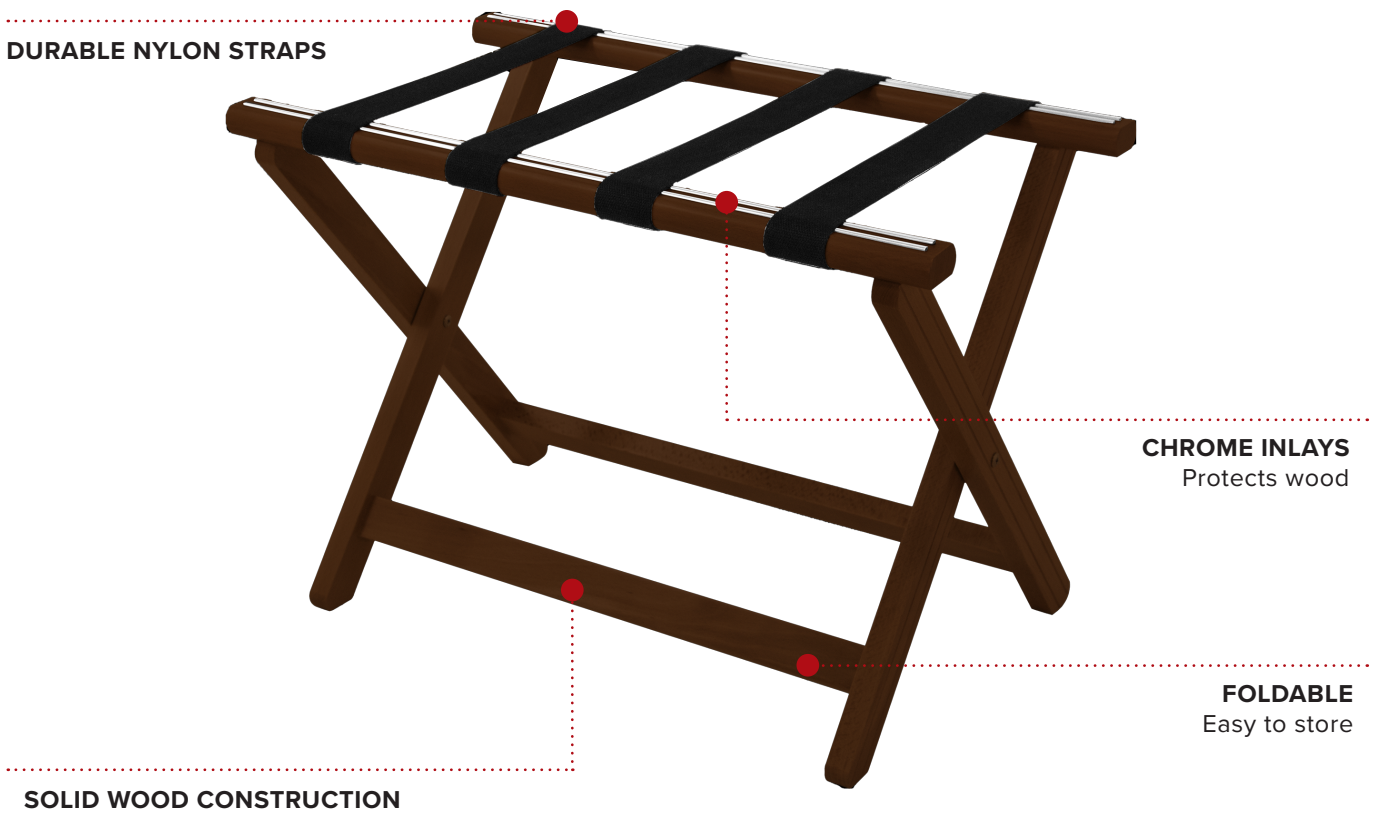

YORK WOODEN LUGGAGE RACK

- Holds up to 50kg

Specification

Dark Wood
3.30kg

150mm
5.90in

600mm
23.62in

655mm
25.79in

485mm
19.09in

385mm
15.16in