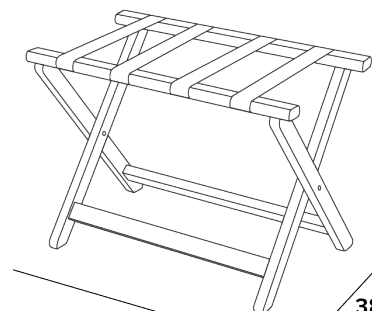

YORK WOODEN LUGGAGE RACK

- Holds up to 50kg

Specification

Dark Wood
3.30kg

150mm
5.90in

600mm
23.62in

655mm
25.79in

485mm
19.09in

385mm
15.16in