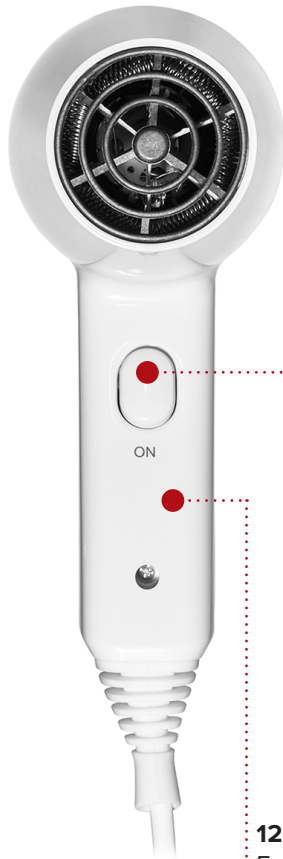

LINTON 1200W HAIR DRYER

**INTEGRATED
FILTER**

TRIGGER ACTIVATED
Extra safe & eco friendly

1200W
Eco friendly

2 SPEED SETTINGS
2 TEMPERATURE SETTINGS

- Ergonomic handle design
- Double insulated body
- Overheat protection
- Durable Zig Zag heater
- 13,000 RPM

Specification

White
1200W
0.40kg
67dB
Cable length: 1.7m