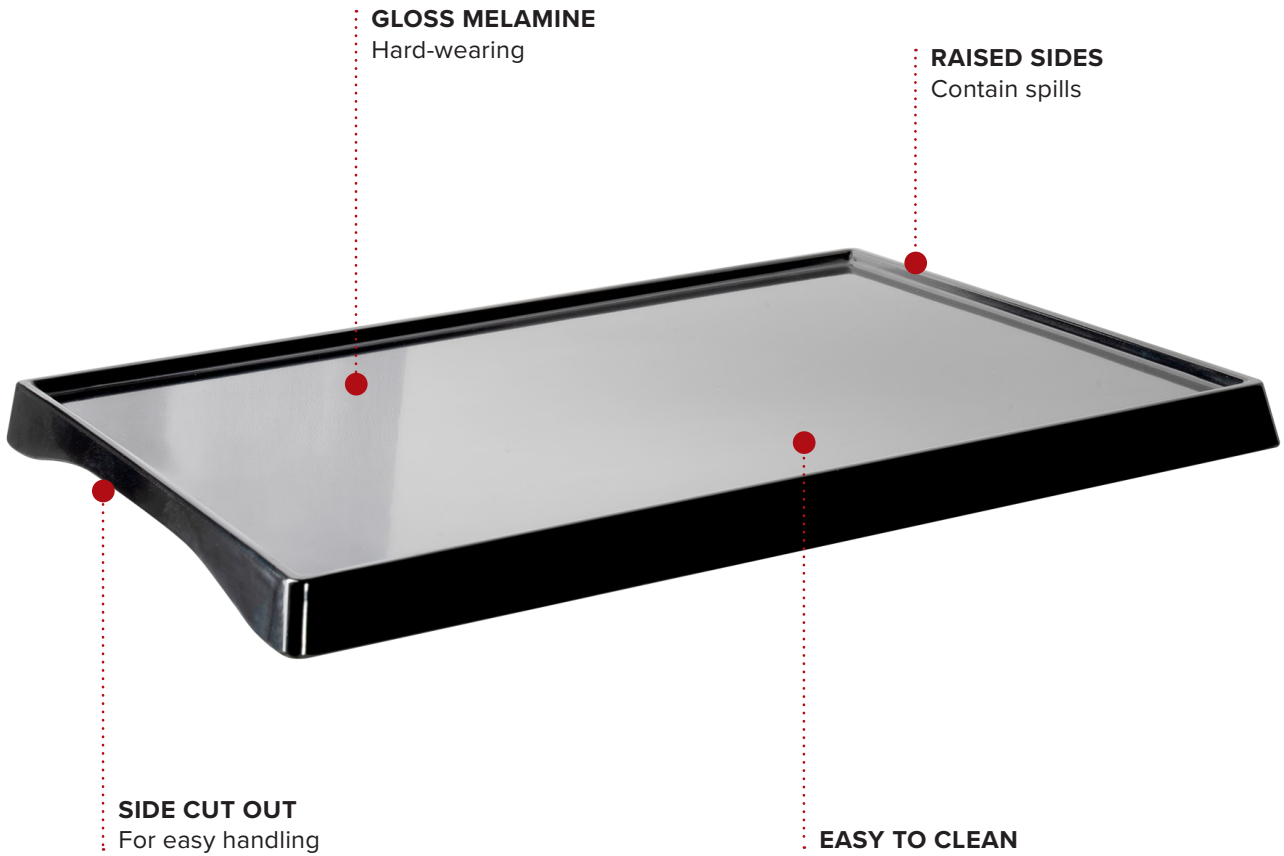

EPSOM HOSPITALITY TRAY

- Accommodates all Corby kettles
- Hard wearing & Heat resistant up to 140°C

Specification

Black
0.80kg