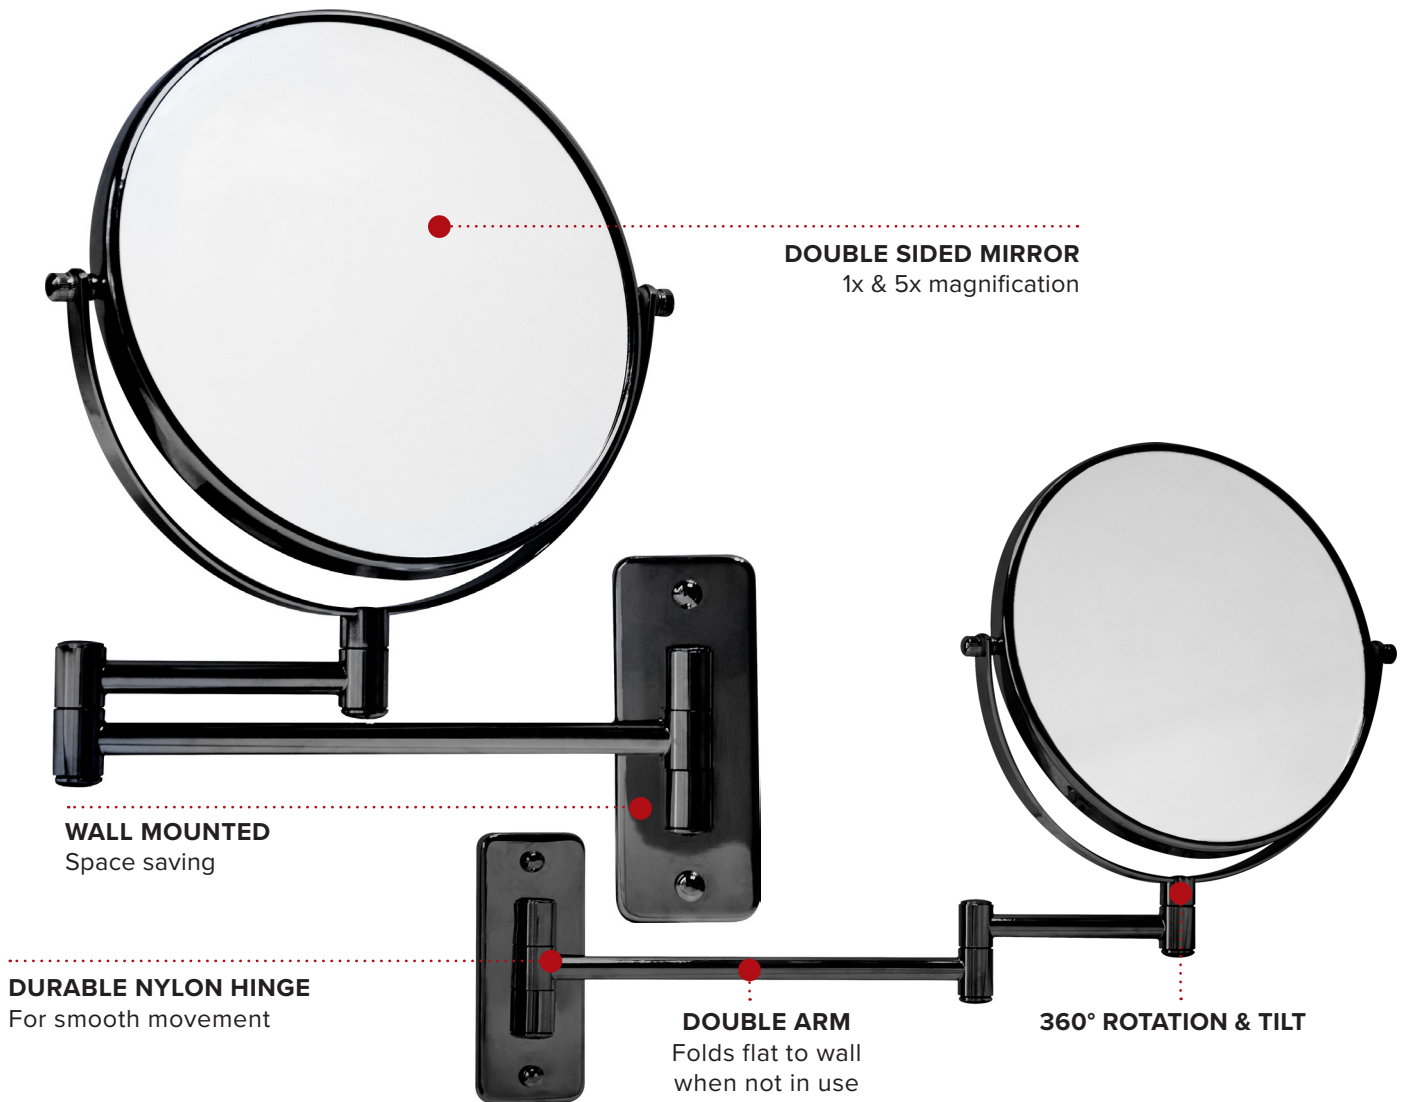

WINCHESTER WALL MOUNTED MIRROR - BLACK CHROME

- Durable chrome finish
- Suitable for Bedrooms & Bathrooms
- Supplied with fixings

Specification
0.8kg / 0.95kg
Pack Qty: 12

Options
Chrome
Black Chrome