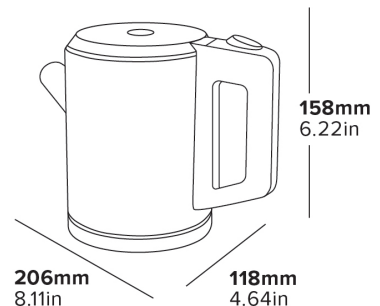

CANTERBURY 0.6L KETTLE

PUSH BUTTON LID
Easy to open

LARGE OPENING
Easy cleaning

INTEGRATED FILTER

304 GRADE STAINLESS STEEL
High grade food material

0.6L CAPACITY
Designed for guest room use

STRIX THERMAL CONTROLLER
World leader in kettle controls

CENTRALLY LOCATED LED INDICATOR SWITCH
For left & right handed user

CONCEALED HEATING ELEMENT
Easy to clean

- Space saving design
- 360° base
- Integrated water level markings
- Integrated power cord tidy

Specification

Black
1000W
0.8kg
Cable length: 0.8m

BOUILLOIRE CANTERBURY DE 0,6 L

COUVERCLE À BOUTON-PRESSION

Facile à ouvrir

GRANDE OUVERTURE

Facile à nettoyer

FILTRE INCORPORÉ