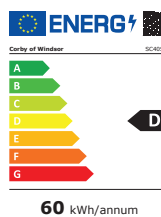

Specification

Black
15.8kg
40L
58W
R600a refrigerant (Non-ammonia coolant)
50mm ventilation gap required
Insulation: Cyclopentane