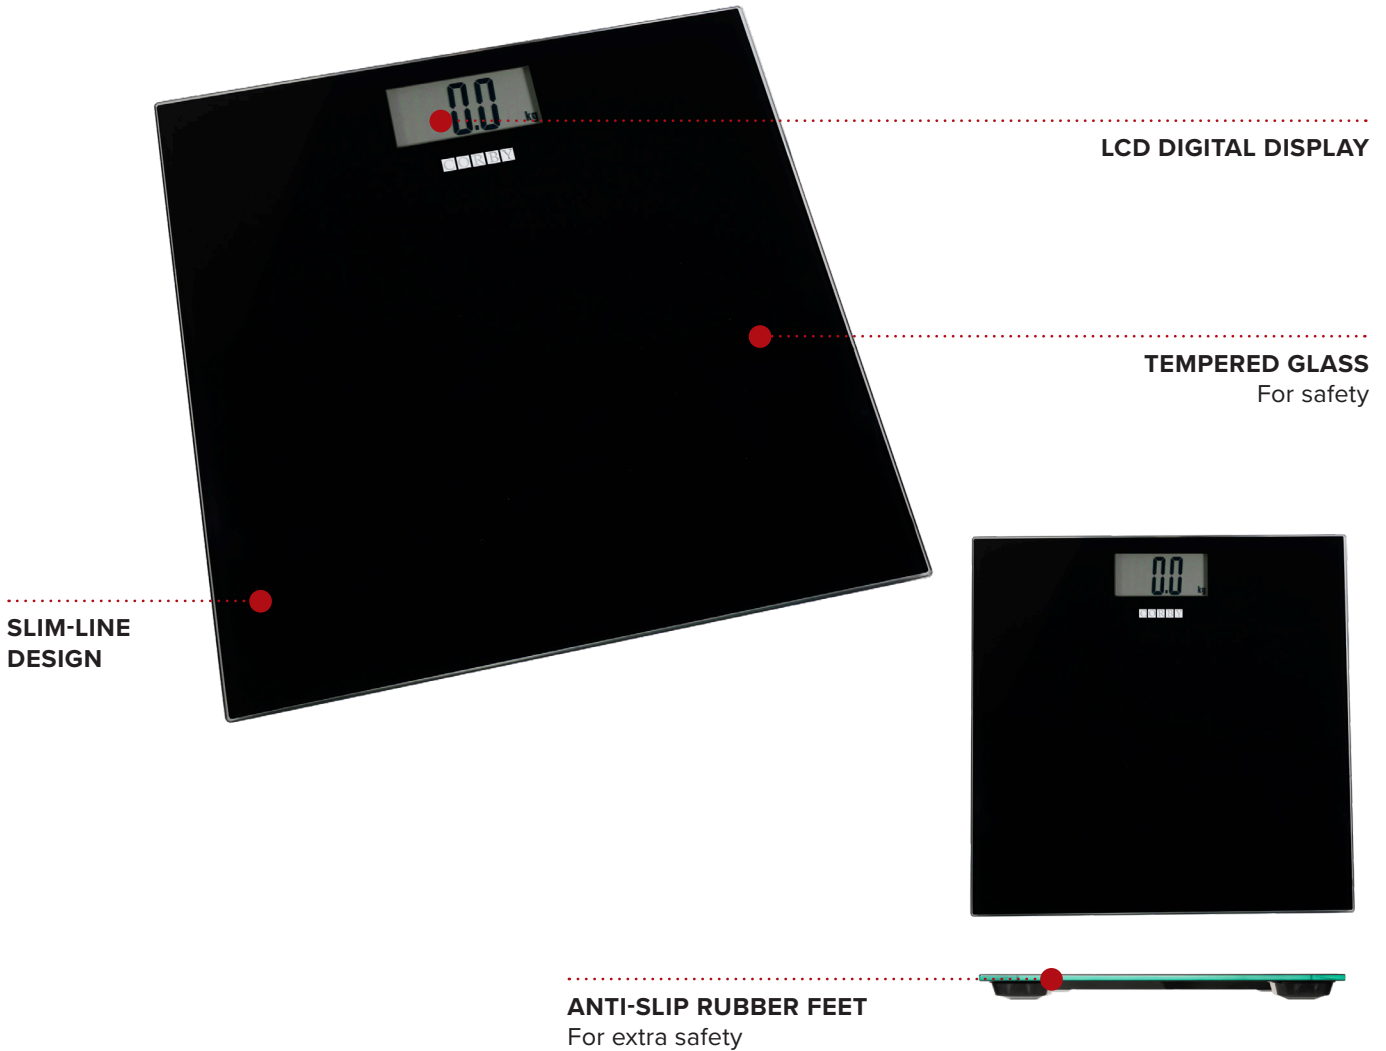

HELMSLEY DIGITAL BATHROOM SCALES

- Imperial and metric weight settings (kg or lb or st)
- 180Kg Maximum weight capacity
- Rubber feet
- Supplied with batteries

Specification

Black
1.50kg
2 x AAA Batteries
6mm glass