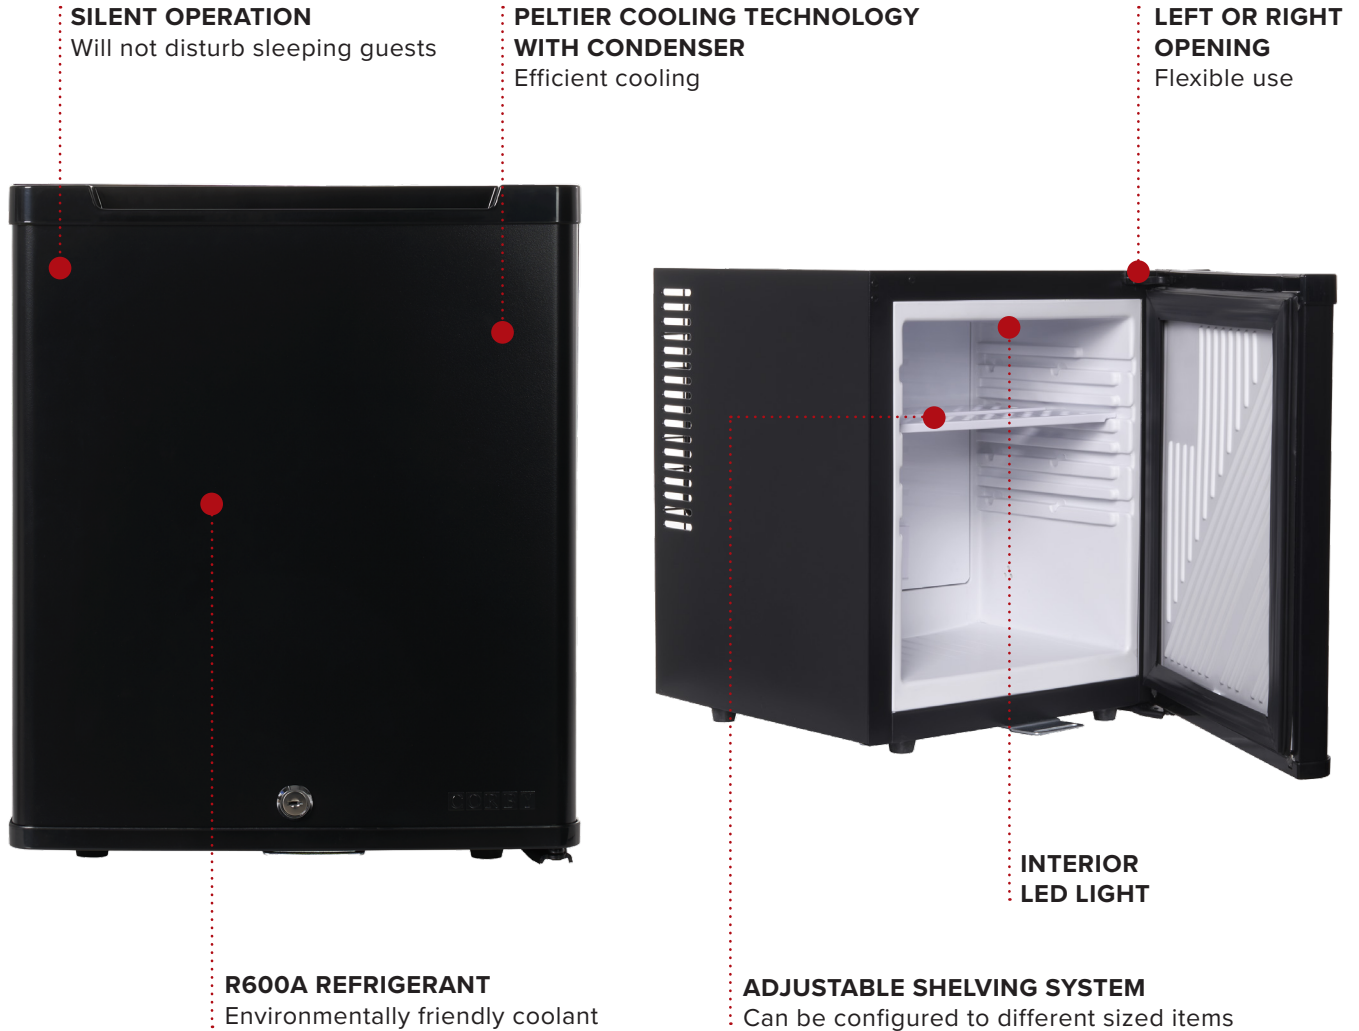

# ETON 20L SOLID DOOR MINIBAR

- E energy rating
- Can accommodate a 1L bottle of water/wine
- Lockable door
- Supplied with 2 keys
- Adjustable cooling dial

**Specification**

Black and white  
8.60kg  
20L  
58W  
R600a refrigerant (Non-ammonia coolant)  
50mm ventilation gap required  
Insulation: Cyclopentane