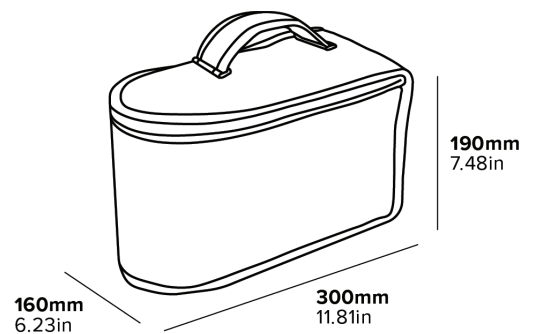

# SHERWOOD IRON CADDY

- Accommodates all Corby irons
- Easy to carry and store
- Ideal for storing in wardrobe and reception areas

**Specification**

Grey/black  
 Outer material: 600D Oxford (Polyester)  
 Inner material: Aluminised coated cotton resistant to 180°C  
 0.2kg