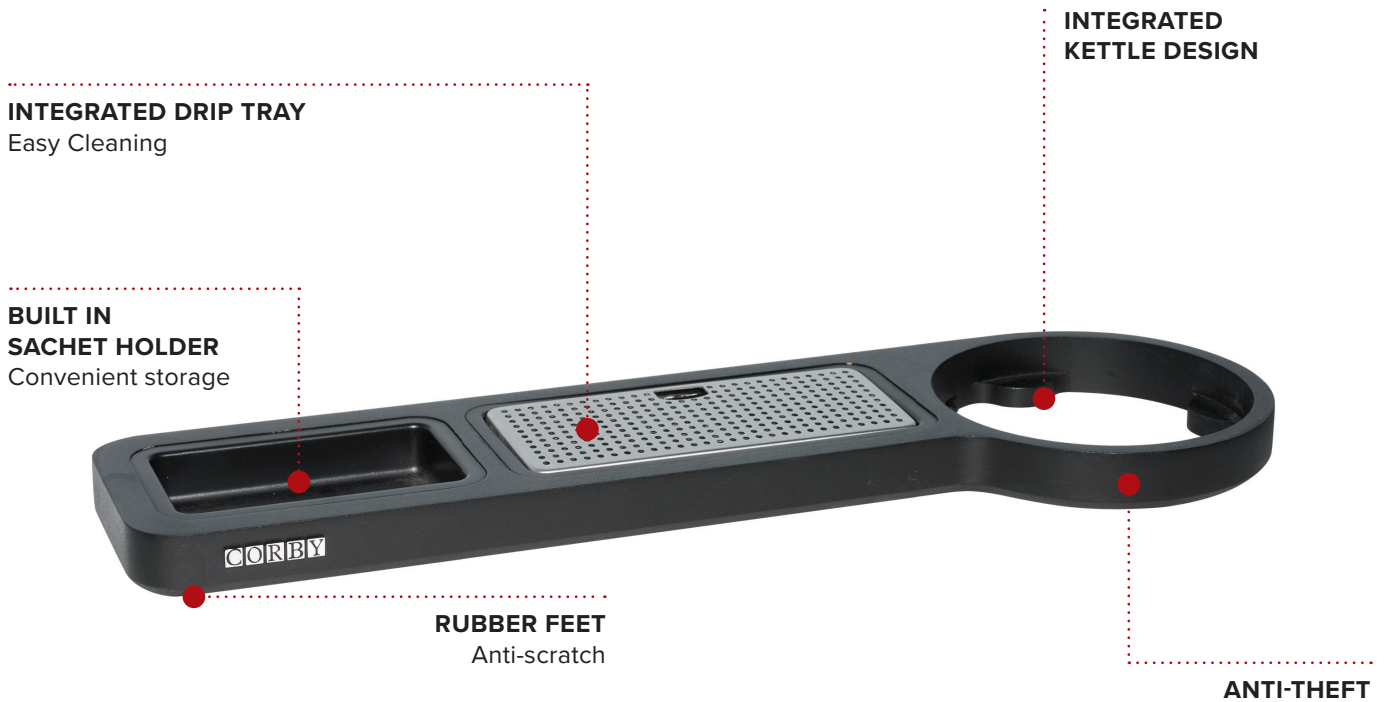

# BECKETT COMPACT WELCOME TRAY

- Accommodates all Corby Caterbury & the Kensington kettle
- Space saving design
- Moisture resistant MDF
- ABS Sachet holder: L105 x W60 x D20mm

**Specification**

Black  
0.6kg