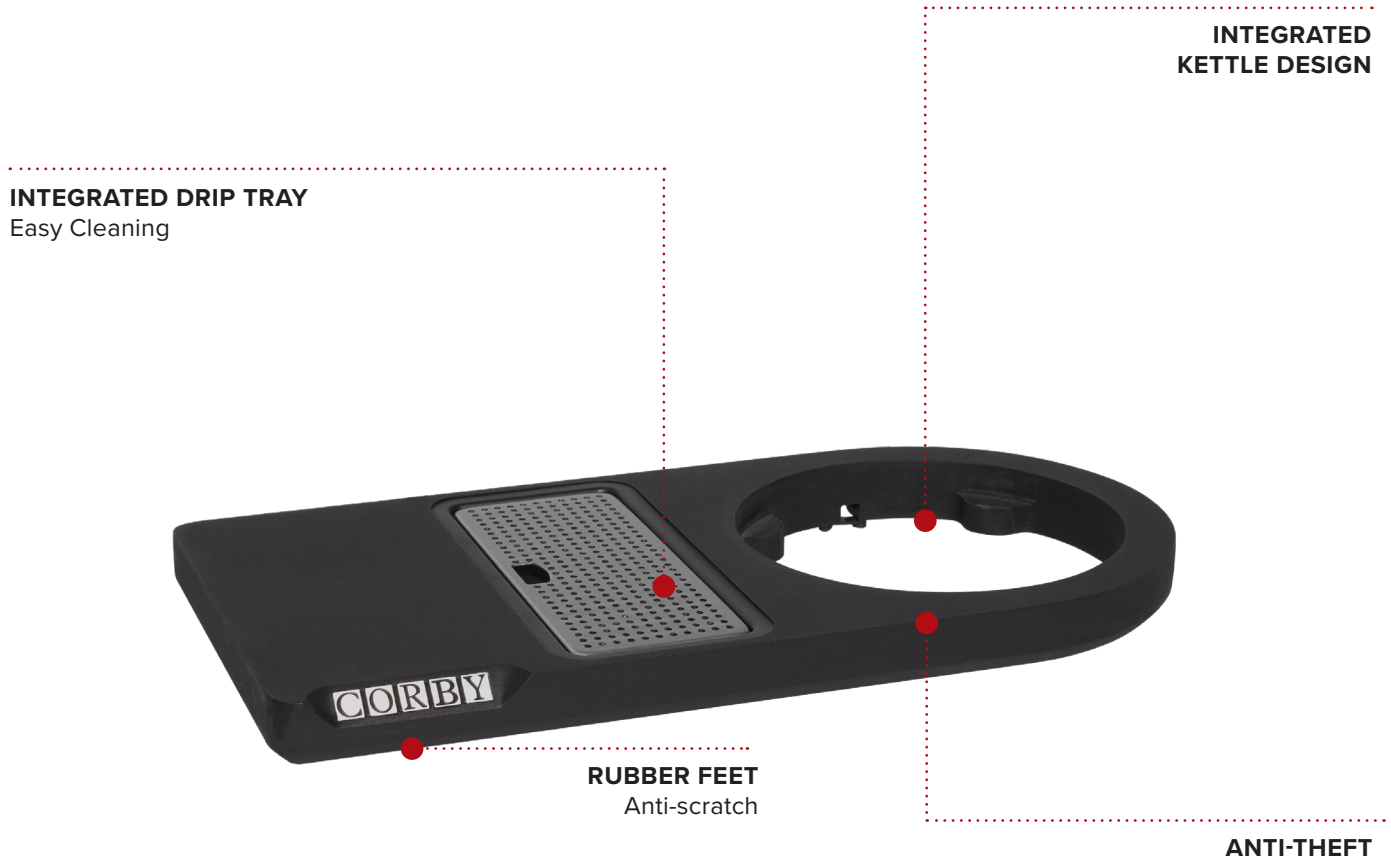

LANCASTER COMPACT WELCOME TRAY

- Accommodates all Corby Lancaster kettles
- Space saving design
- Moisture resistant MDF

Specification

Black
0.89kg
(See Lancaster Kettle specification)

HOTEL
SPECIFIED

BRITISH
DESIGNED

ECO
FRIENDLY

ANTI-THEFT
PROTECTED