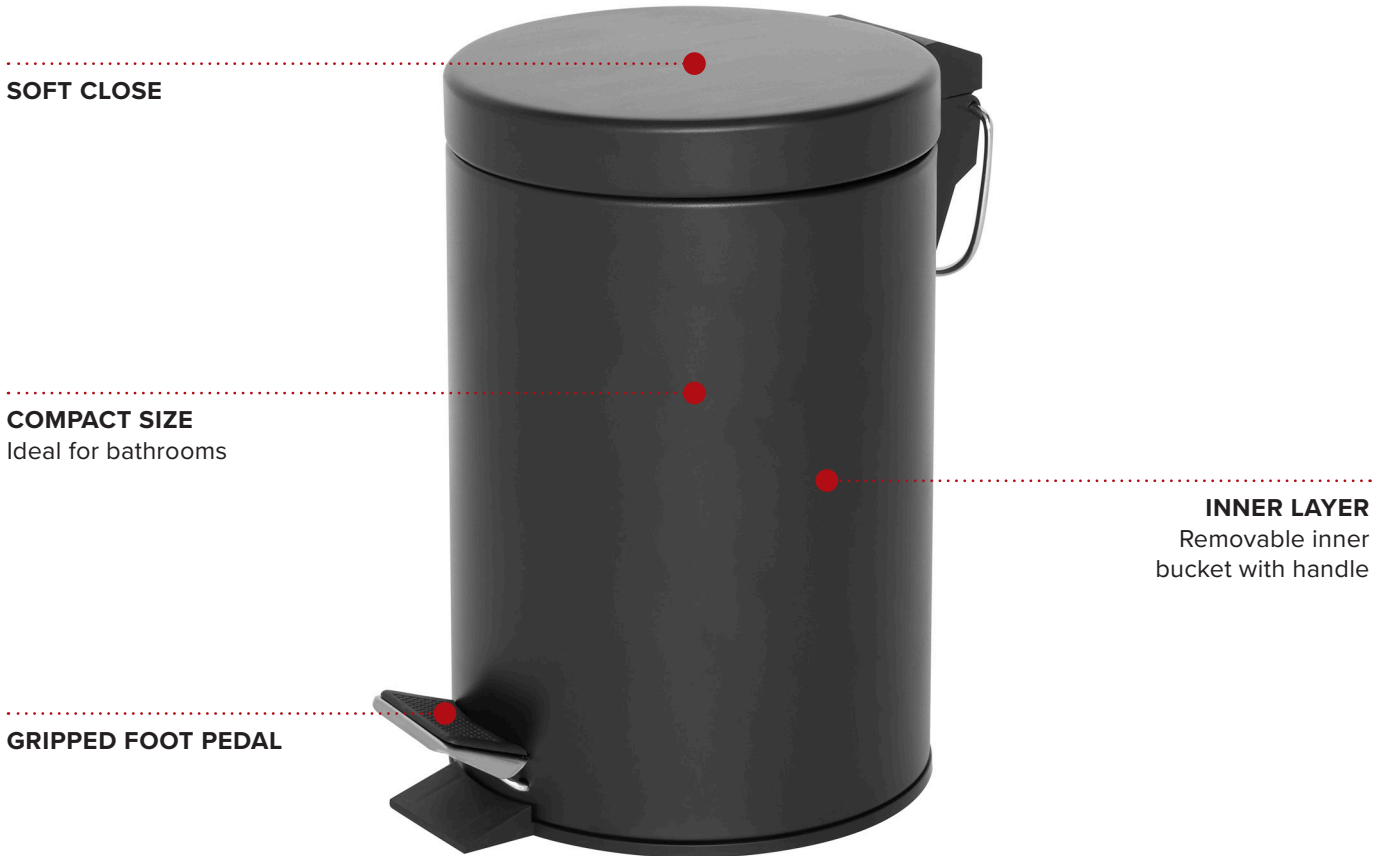

3L CROFT PEDAL BIN

- Easy to clean
- Inner layer
- 0.4mm Steel

Specification

Black
0.63kg