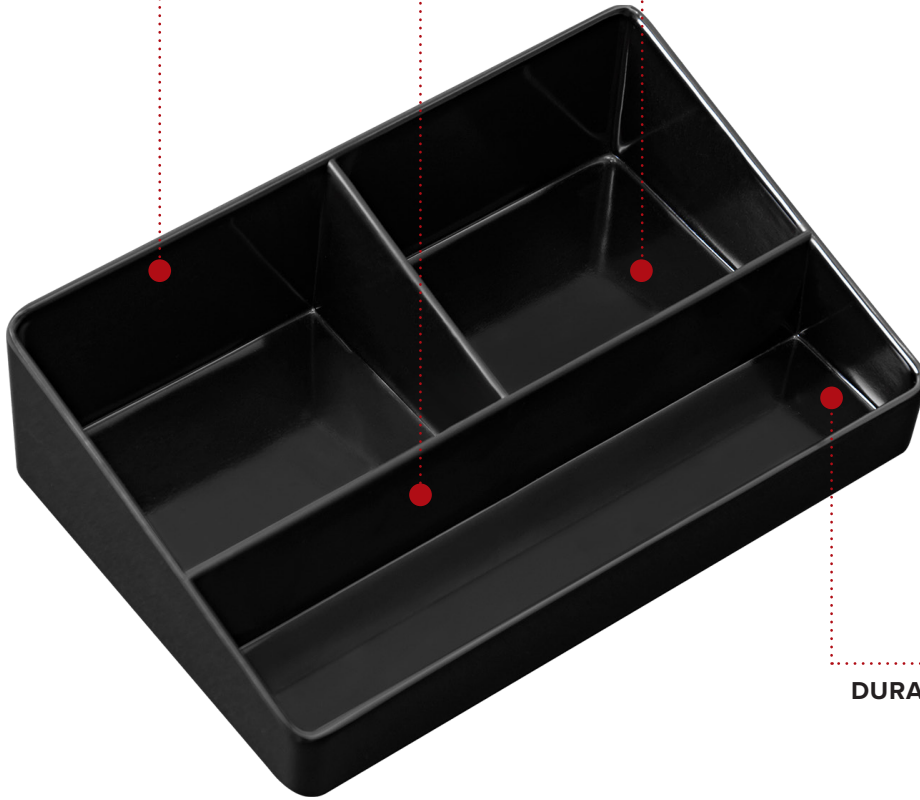

# THAME SACHET HOLDER

**3 STORAGE  
COMPARTMENTS**

**DURABLE MELAMINE**  
Easy to clean

- Hard wearing & Heat resistant up to 140°C
- Easy to clean

**Specification**

Black  
0.15kg