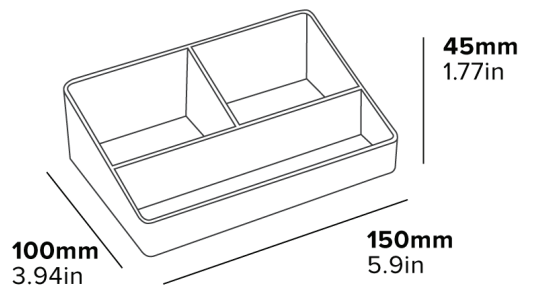

THAME SACHET HOLDER

**3 STORAGE
COMPARTMENTS**

DURABLE MELAMINE
Easy to clean

- Hard wearing & Heat resistant up to 140°C
- Easy to clean

Specification

Black
0.15kg

PORTE-LETTRES THAME

3 COMPARTIMENTS DE STOCKAGE