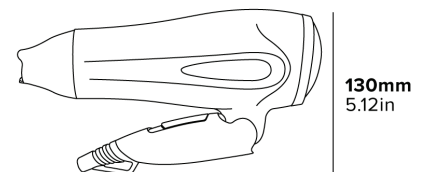

BEDFORD 2000W HAIR DRYER

2000W
Powerful drying

SUPPLIED WITH CONCENTRATOR NOZZLE
For precise drying & styling

COOL BLOW FEATURE

2 SPEED SETTINGS
3 TEMPERATURE SETTINGS

FOLDING DESIGN
Space saving

REMOVABLE FILTER
For easy cleaning

- Ergonomic handle design
- Double insulated body
- Coiled cable
- Overheat protection
- Durable Zig Zag heater

Specification

Black & Chrome
2000W
0.6kg
Cable length: 0.8 - 2.1m

SÈCHE-CHEVEUX BEDFORD DE 2000 W

- Poignée ergonomique
- Corps à double isolation
- Câble spiralé
- Protection contre la surchauffe
- Chauffage durable en zigzag

Spécifications

Noir et Chrome

2000 W

0,6 kg

Longueur du câble: 0,8 - 2,1 m

SECADOR DE PELO BEDFORD DE 2000 W