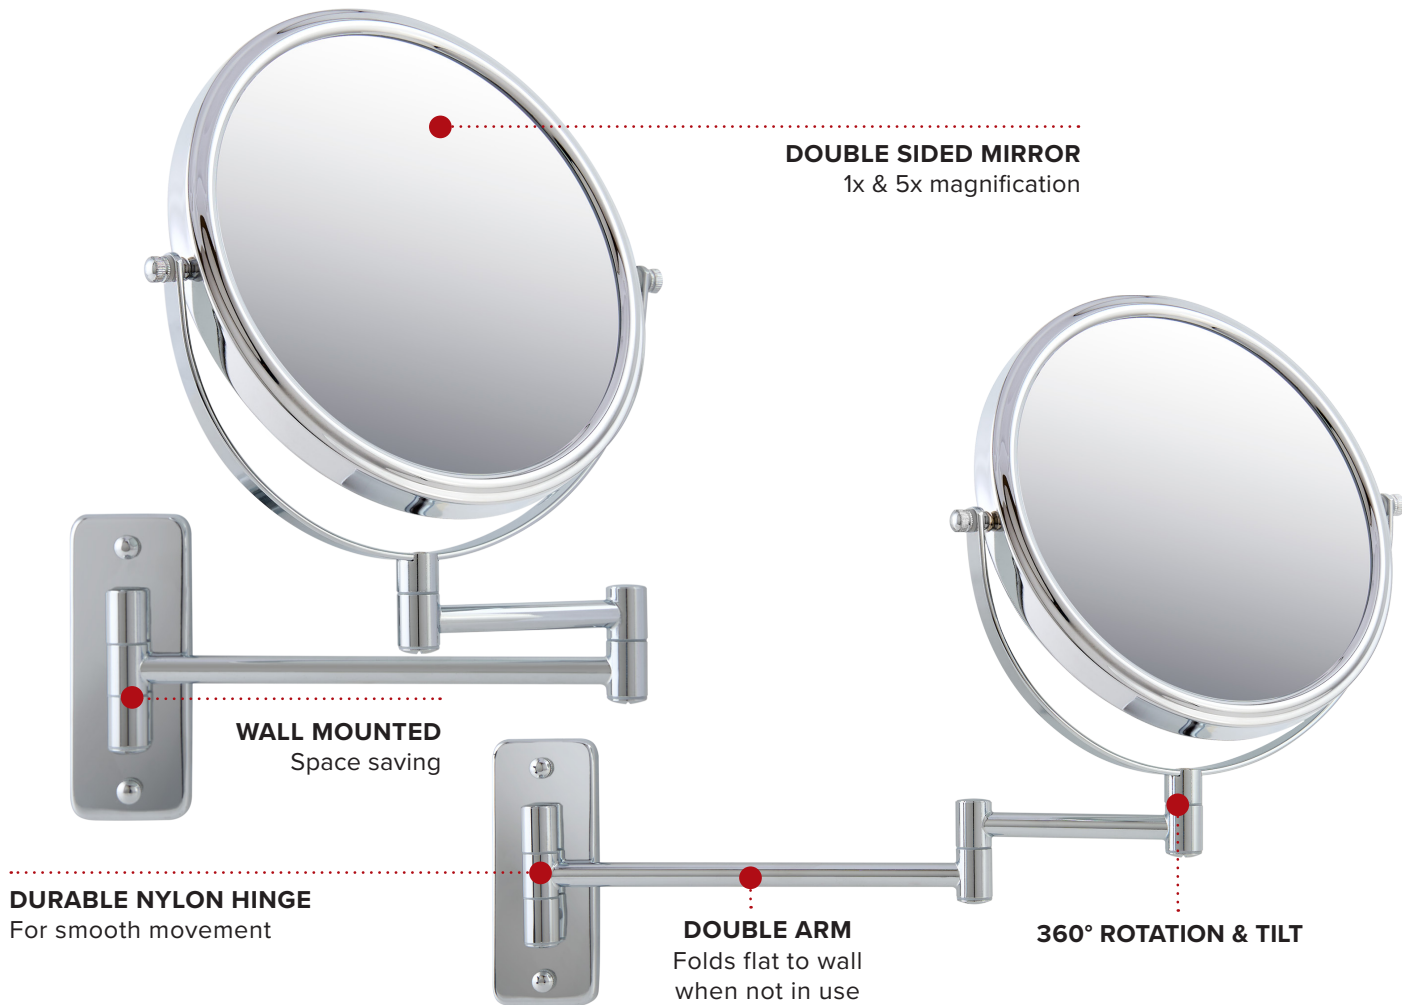

WINCHESTER MIRROR / WALL MOUNTED

- Durable Chrome finish
- Suitable for Bedrooms & Bathrooms
- Supplied with fixings

Specification

Chrome
0.80kg