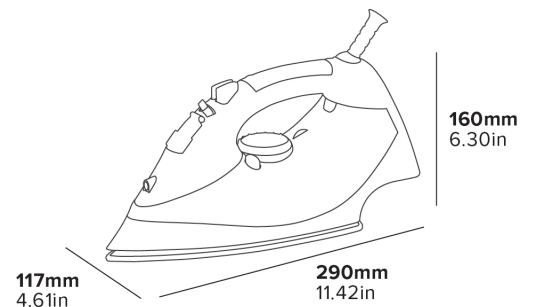

Specification

Black & Grey
1.2kg
2000W
3m cable length

3 YEAR ELECTRICAL GUARANTEE

HOTEL SPECIFIED

BRITISH DESIGNED

AUTO-OFF 30 SEC

AUTO-OFF 8 MINS

NON-STICK SOLEPLATE

ANTI DRIP