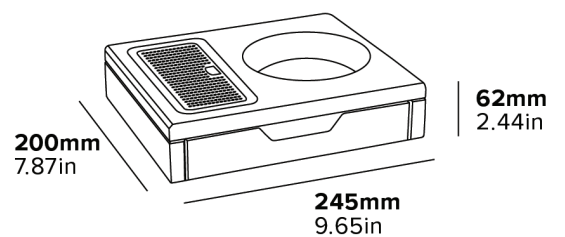

Anti-scratch

- Accommodates Kensington kettle
- Space saving design
- Moisture resistant MDF
- Compartment 1: (x2) H32 x W54 x D162mm
- Compartment 2: H32 x W91 x D99mm
- Compartment 3: H32 x W91 x D60mm

Specification

Black

1.3kg

(See Kensington Kettle specification)

HOTEL SPECIFIED

BRITISH DESIGNED

ECO FRIENDLY

ANTI-THEFT PROTECTED

Anti-rayures

- Compatible avec la bouilloire Kensington
- Design gain de place
- MDF résistant à l'humidité
- Compartiment 1: (x2) H32 x W54 x D162 mm
- Compartiment 2: H32 x W91 x D99 mm
- Compartiment 3: H32 x W91 x D60 mm