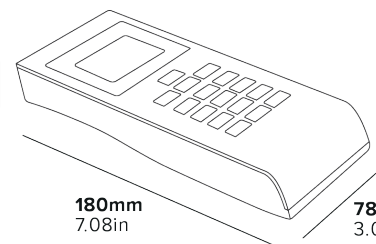

## CEU (COMPUTER EMERGENCY UNIT)

SYNCHRONIZE CORBY  
DIGITAL SAFE CLOCK

HOLD 125 RECORDS  
OF PASSCODE

CABLE FROM CEU TO  
COMPUTER INCLUDED

CABLE FROM CEU  
TO SAFE INCLUDED

- Reads safe records
- Opens Westminster & Mayfair safes
- Sets Corby Digital Safe's master passcode
- Sets LED interior light
- Supplied with batteries

### Specification

Black  
0.30kg  
4 x AAA batteries

28mm  
1.10in

180mm  
7.08in

78mm  
3.07in