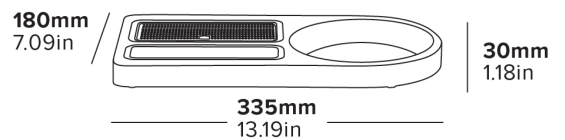

BUCKINGHAM COMPACT WELCOME TRAY

INTEGRATED KETTLE DESIGN

INTEGRATED DRIP TRAY
Easy Cleaning

BUILT IN SACHET HOLDER
Convenient storage

ANTI-THEFT

RUBBER FEET
Anti-scratch

- Accommodates Buckingham kettle
- Solid wood
- ABS Sachet holder: L155 x W35 x D15mm

Specification

Dark Wood
1.2kg
(See Buckingham Kettle specification)

PLATEAU DE BIENVENUE BUCKINGHAM COMPACT

DESIGN DE BOUILLOIRE INTÉGRÉ

PLATEAU D'ÉGOUTTAGE INTÉGRÉ

Facile à nettoyer

PORTE-LETTRES INTÉGRÉ

Stockage pratique

Specificații

Lemn închis

1.2 kg

(Consultați specificațiile fierbătorului Buckingham)

180mm
7.09in

335mm
13.19in

30mm
1.18in

KOMPAKTNÍ UVÍTACÍ PODNOS BUCKINGHAM