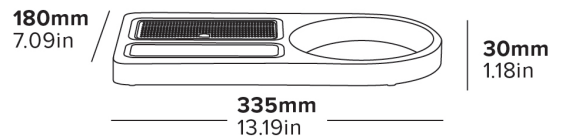

PLATEAU DE BIENVENUE BUCKINGHAM COMPACT

DESIGN DE BOUILLOIRE INTÉGRÉ

PLATEAU D'ÉGOUTTAGE INTÉGRÉ

Facile à nettoyer

PORTE-LETTRES INTÉGRÉ

Stockage pratique

PIEDS EN CAOUTCHOUC
Anti-rayures

- Compatible avec la bouilloire Buckingham
- Bois Massif
- Porte-lettres en ABS: L155 x W35 x D15 mm

Spécifications

Bois Foncé
1,2 kg
(Consultez les spécifications de la bouilloire Buckingham)