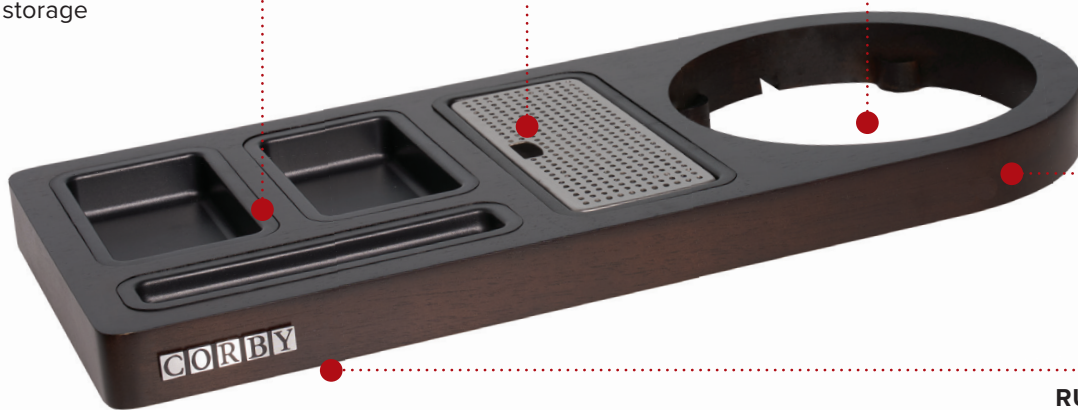

# BUCKINGHAM STANDARD WELCOME TRAY - DARK WOOD

**INTEGRATED KETTLE DESIGN**

**INTEGRATED DRIP TRAY**

Easy Cleaning

**BUILT IN SACHET HOLDERS**

Convenient storage

**ANTI-THEFT**

**RUBBER FEET**

Anti-scratch

- Accommodates Buckingham kettle
- Solid Wood
- 2 x ABS Sachet holders:  
L105 x W60 x D20mm
- 1 x ABS Spoon tray: L145 x W25 x D10mm

**Specification**

Dark Wood

1.4kg

(See Buckingham Kettle specification)