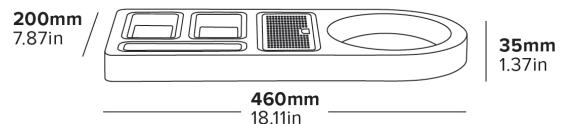

Anti-scratch

- Accommodates Buckingham kettle
- Solid wood
- 2 x ABS Sachet holders:
L105 x W60 x D20mm
- 1 x ABS Spoon tray: L145 x W25 x D10mm

Specification

Light Wood

1.4kg

(See Buckingham Kettle specification)

Specificații

Lemn deschis

1.4 kg

(Consultați specificațiile fierbătorului Buckingham)

200mm
7.87in

35mm
1.37in

460mm
18.11in

STANDARDNÍ UVÍTACÍ PODNOS BUCKINGHAM