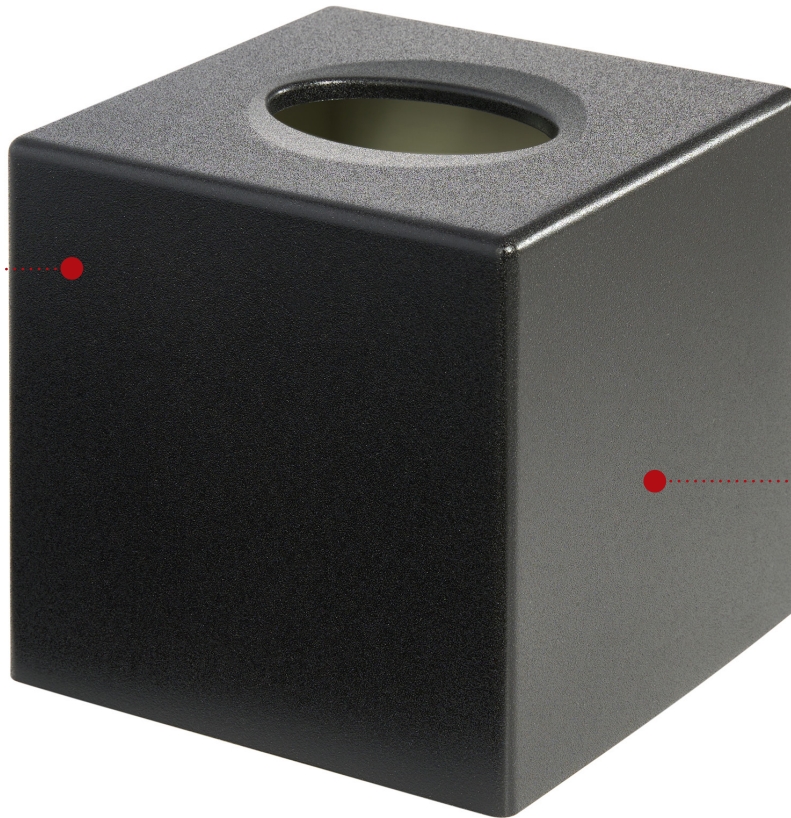

DEVON CUBE TISSUE BOX HOLDER

ABS CONSTRUCTION
Rust proof & Waterproof

DETACHABLE BASE
Easy to replenish

- Suitable for Bedrooms & Bathrooms

Specification

Black
0.30kg