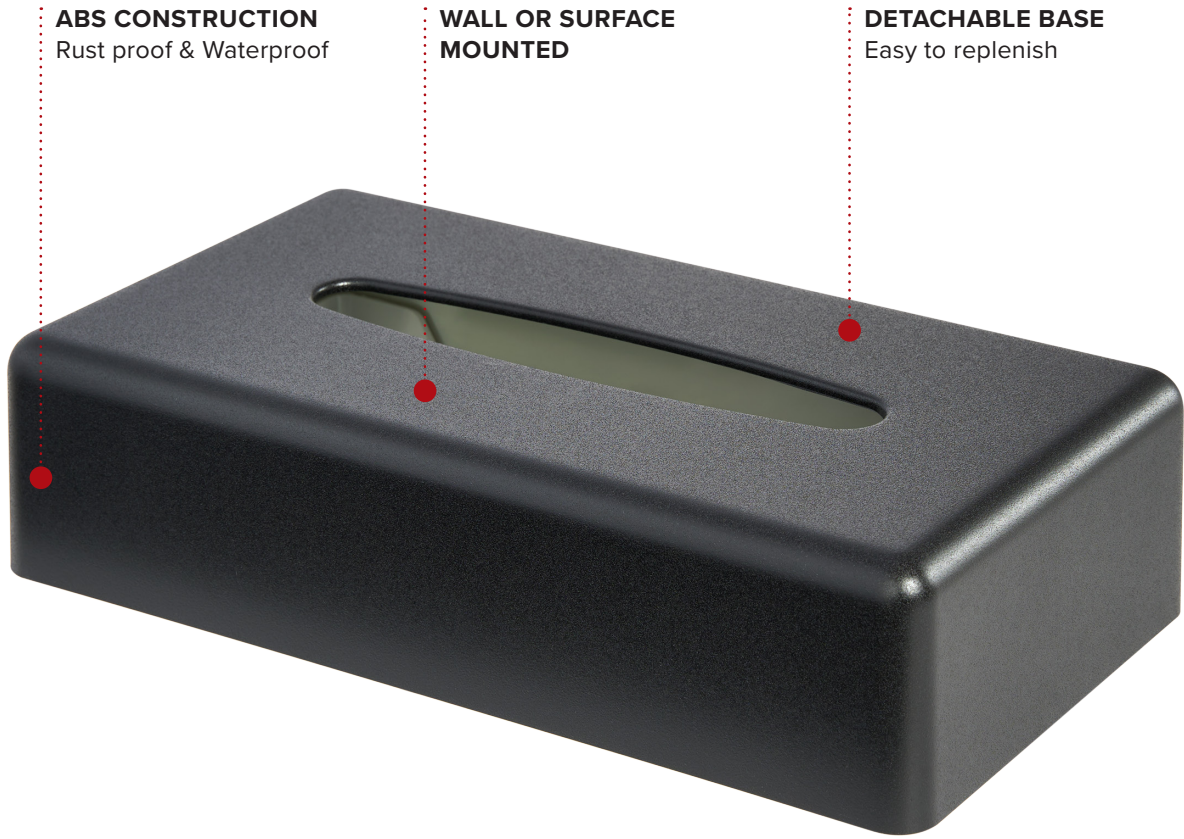

DEVON RECTANGULAR TISSUE BOX HOLDER

- Suitable for Bedrooms & Bathrooms
- Supplied with fixings

Specification

Black
0.35kg