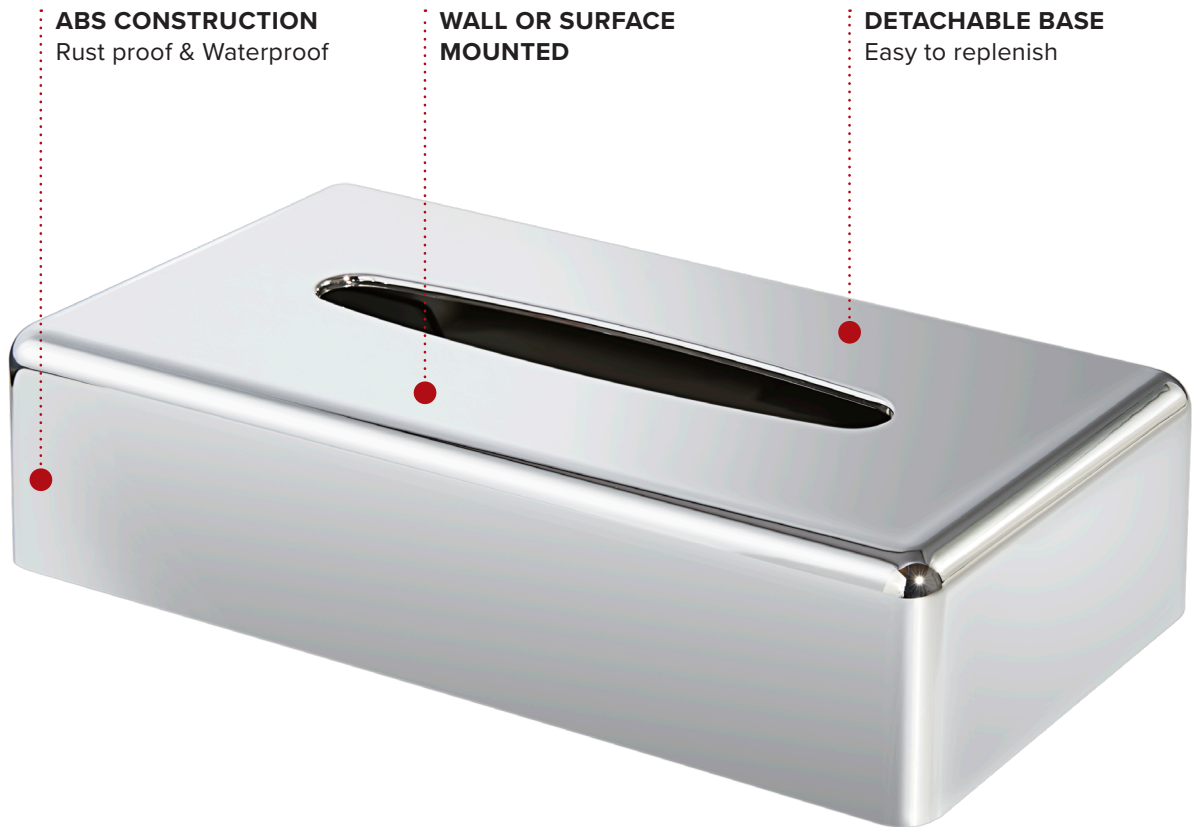

DEVON RECTANGULAR TISSUE BOX HOLDER

- Suitable for Bedrooms & Bathrooms
- Supplied with fixings

Specification

Chrome
0.35kg