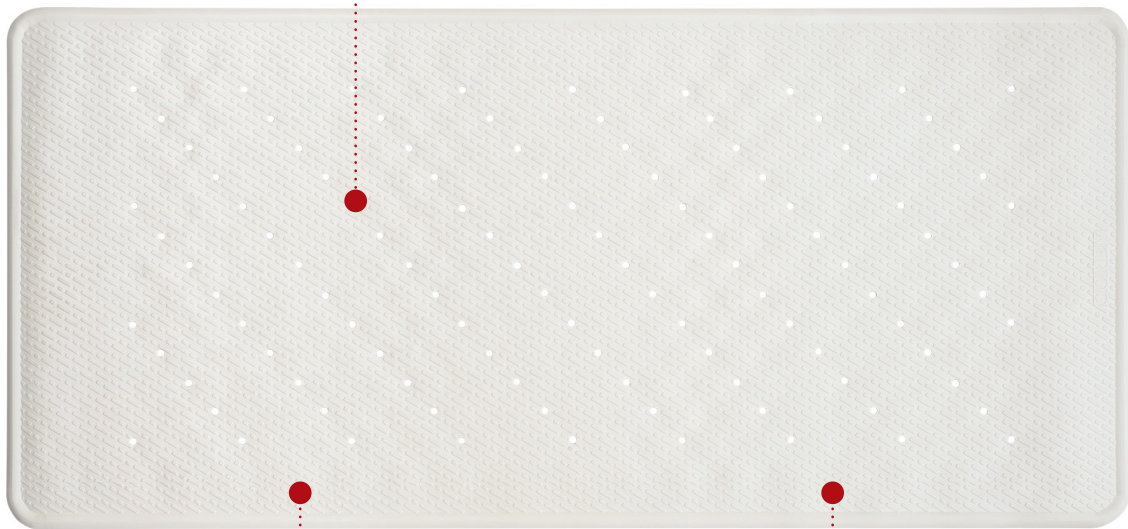

DOVER BATH MAT

ANTI SLIP SUCTION PADS

TEXTURED RUBBER
Anti-slip textured material

EASY TO CLEAN
Durable, widely spaced drainage holes to prevent dirt clogging

Specification

White
0.77kg

10mm
0.39in /

345mm
13.58in

740mm
29.13in