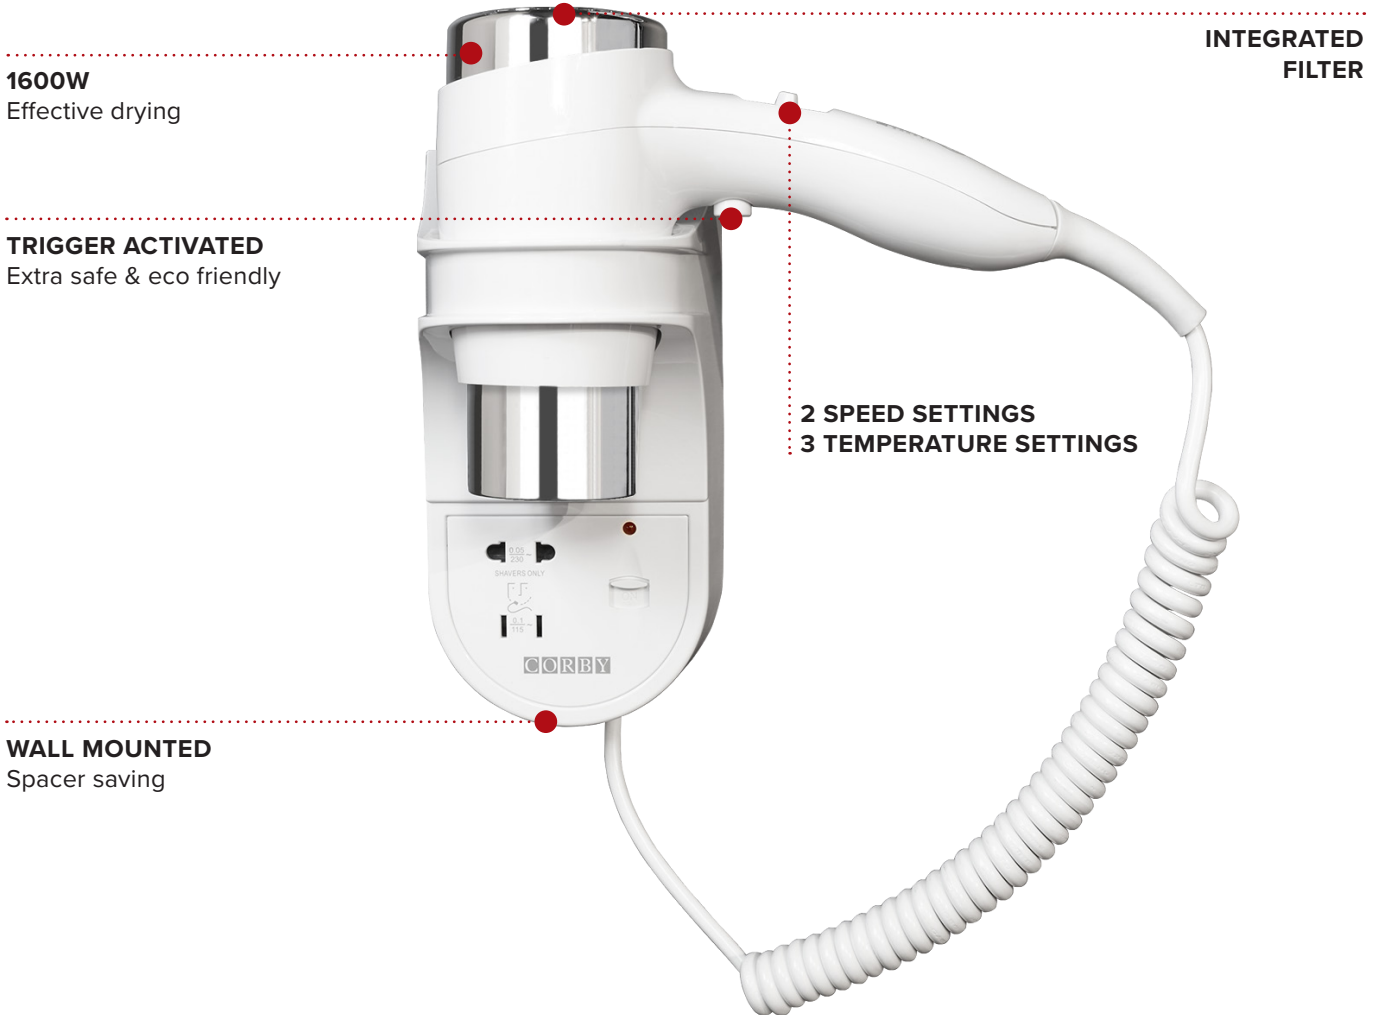

# KENDAL 1600W HAIR DRYER / WALL MOUNTED

**1600W**  
Effective drying

**INTEGRATED  
FILTER**

**TRIGGER ACTIVATED**  
Extra safe & eco friendly

**2 SPEED SETTINGS  
3 TEMPERATURE SETTINGS**

**WALL MOUNTED**  
Spacer saving

- Integrated shaver socket
- On/Off switch with LED indicator
- Ergonomic handle design
- Double insulated body
- Coiled cable
- Overheat protection
- Durable Zig Zag heater
- 13,000 RPM

**Specification**

White & Chrome  
1600W  
1.40kg  
75 dB  
Shaver socket: 0.05/230v & 0.1/115v