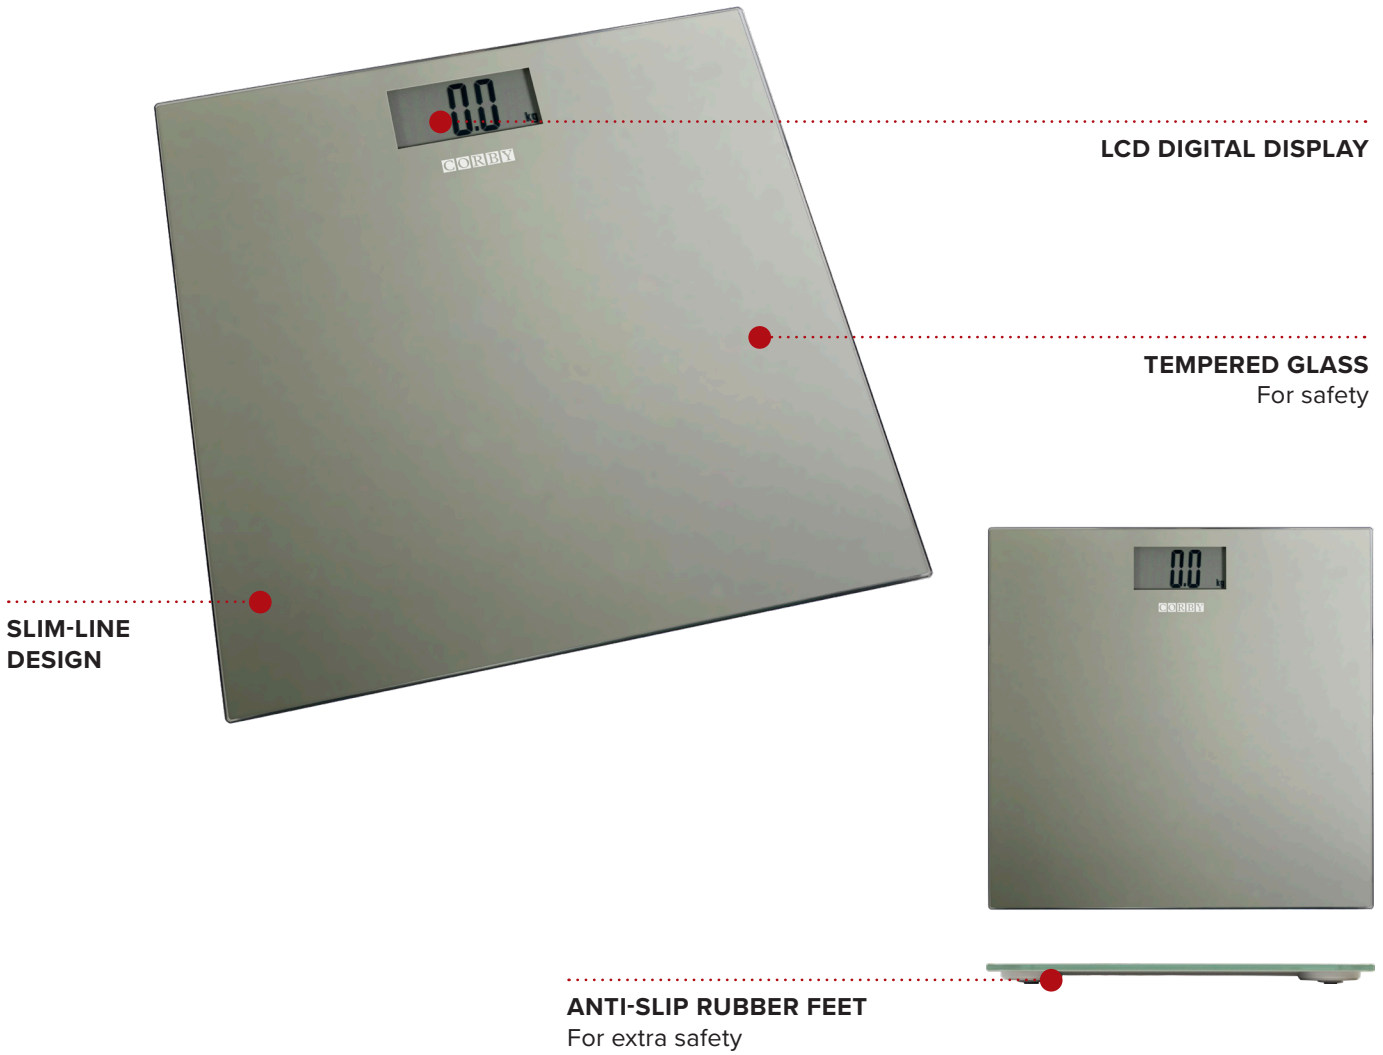

HELMSLEY DIGITAL BATHROOM SCALES

LCD DIGITAL DISPLAY

TEMPERED GLASS
For safety

SLIM-LINE
DESIGN

ANTI-SLIP RUBBER FEET
For extra safety

- Imperial and metric weight settings (kg or lb or st)
- 180Kg Maximum weight capacity
- Rubber feet
- Supplied with batteries

Specification

Grey
1.50kg
2 x AAA Batteries
6mm glass

ELECTRICAL GUARANTEE	HOTEL SPECIFIED	TEMPERED GLASS	MAX WEIGHT 180KG	LCD DISPLAY	ANTI-SLIP FEET