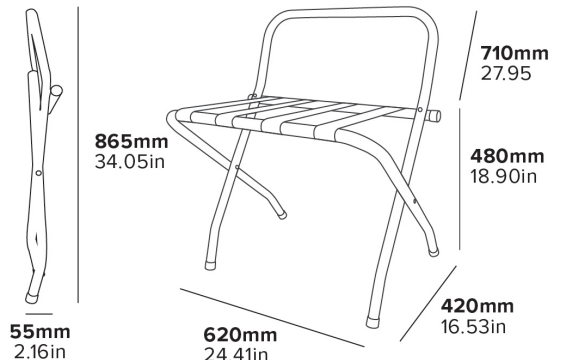

ASHTON METAL LUGGAGE RACK WITH BACK

- Holds up to 50kg

Specification
Chrome & Black
2.5kg