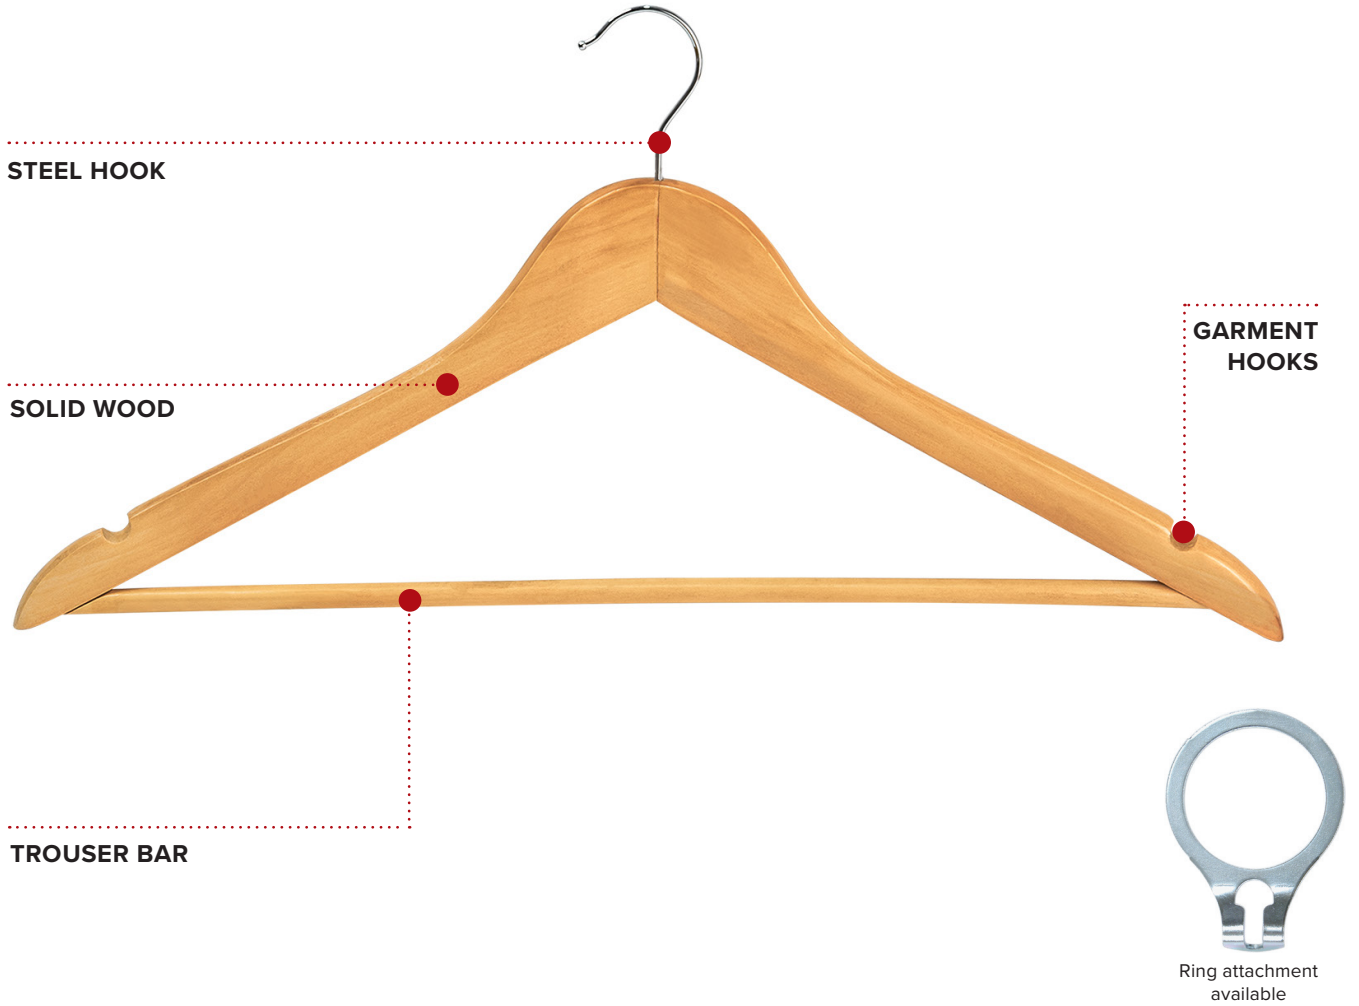

CHELSEA GUEST HANGER

Specification
Light Wood
0.10kg