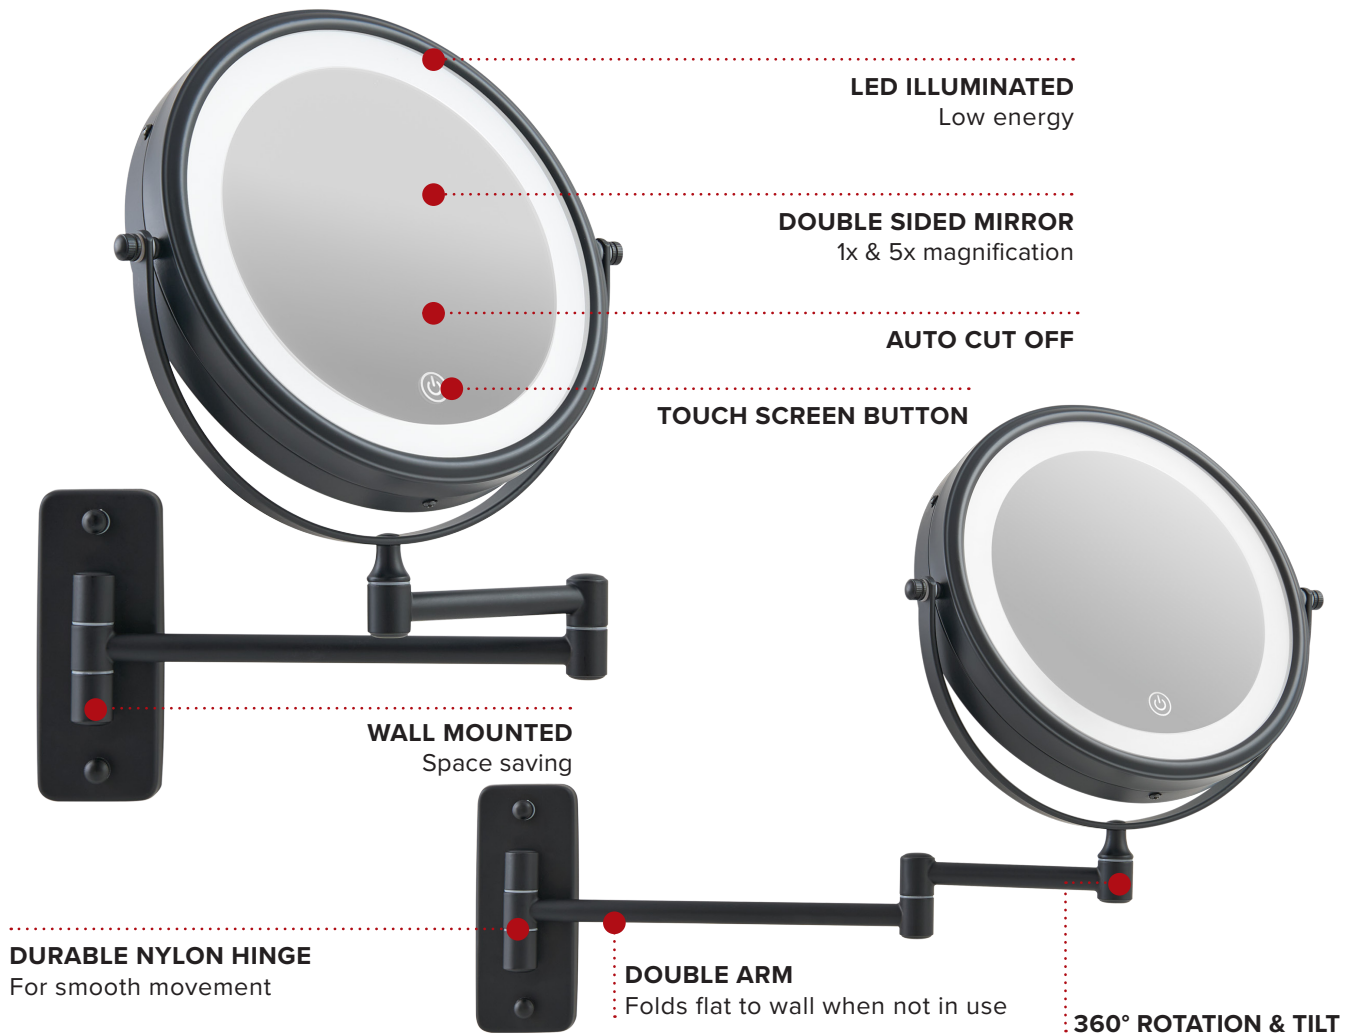

WINCHESTER LED MIRROR / WALL MOUNTED

- Durable Matt Black finish
- Suitable for Bedrooms & Bathrooms
- Supplied with batteries
- Supplied with fixings

Specification

Matt Black
0.95kg
4 x AAA batteries