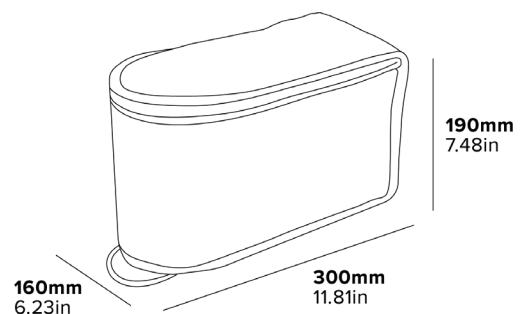

CADDY POUR FER A REPASSER ET DEFROISSEUR BRIXTON

RANGEMENT DU CÂBLE

Pratique et facile à ranger

FERMETURE ÉCLAIR DOUBLE

BASE RENFORCÉE RÉSISTANTE À LA CHALEUR

Protège les surfaces des meubles

SYMBOLS DE COMMUNICATION INTERNATIONAUX

Situés sur 2 côtés

POIGNÉE DE TRANSPORT

Convient également pour être suspendu

- Compatible avec tous les fers Corby et le vaporisateur Stockton
- Facile à transporter et à ranger
- Idéal pour les placards et les espaces de réception
- Convient pour être suspendu à des panneaux avec crochets Corby

Spécifications :

Couleur : Gris Foncé/Noir

Matériau extérieur : polyester Oxford 600D

Matériau intérieur : coton aluminisé, résistant à 180 °C

Poids : 0,2 kg