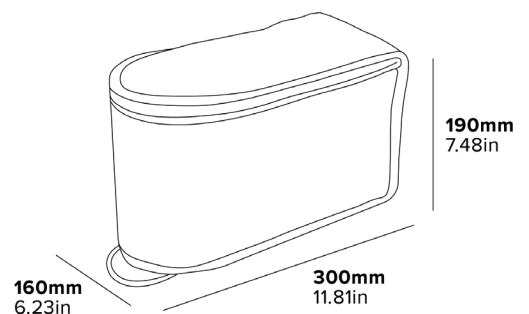

CARRY HANDLE

Also suitable for hanging

- Accommodates all Corby irons and the Stockton garment steamer
- Easy to carry and store
- Ideal for storing in wardrobe and reception areas
- Suitable for hanging on Corby hooked boards

Specification

Dark Grey/Black

Outer material: 600D Oxford (Polyester)

Inner material: Aluminised coated cotton resistant to 180°C
0.2kg

BRITISH DESIGNED

HEAT RESISTANT

IRON COMPATIBLE

STEAMER COMPATIBLE