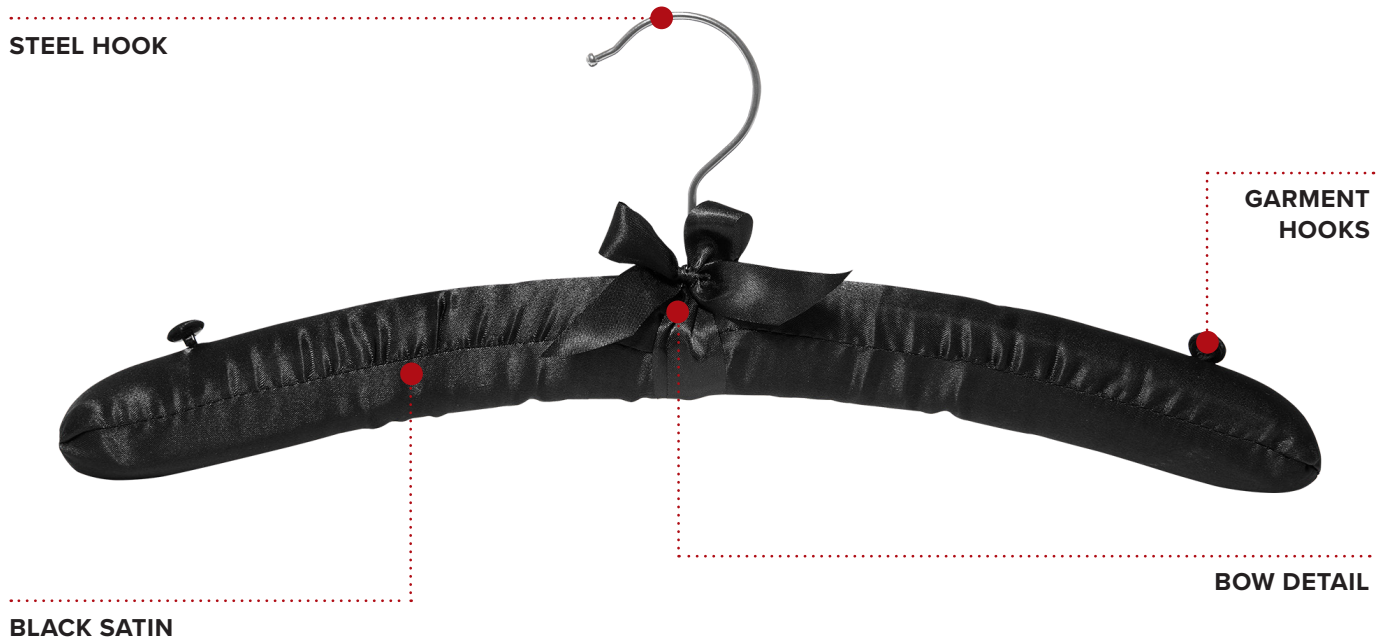

## SALTAIRE SATIN GUEST HANGER

- Padded hanger
- Designed for delicate clothing

### Specification

Black  
0.57kg