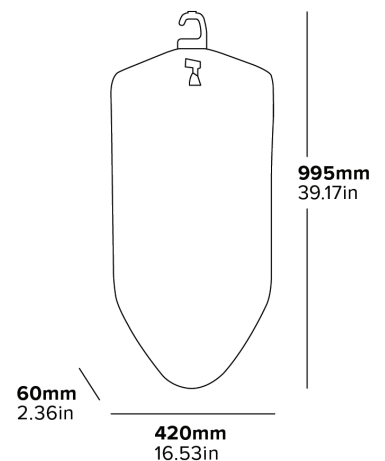

LIGHTWEIGHT
Easy to carry

SLIM LINE DESIGN
Accommodates smaller
wardrobe spaces

- Integrated hook for garment steaming
- Suitable for ironing & steaming
- Embroidered universal garment symbols

Specification
Dark Grey
1.5kg