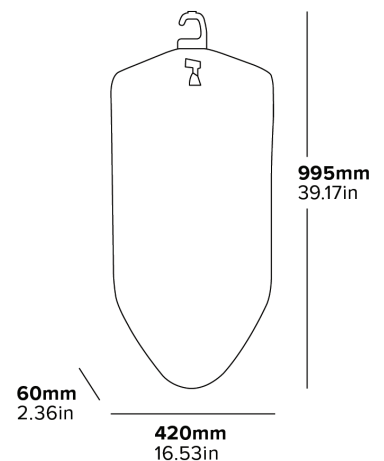

TAPIS À VÊTEMENTS DARLINGTON

**REVÊTEMENT ALUMINISÉ
RÉSISTANT AUX BRÛLURES**

Réfléchit la chaleur pour un repassage sûr, rapide et efficace, aide à prévenir les taches de chaleur

CINTRE INTÉGRÉ

Facile à ranger

**TAPIS À VÊTEMENTS
DOUBLE FACE**

Convient pour le repassage et le défroissage à la vapeur

LÉGER

Facile à transporter

DESIGN COMPACT

S'adapte aux espaces de garde-robe plus petits

- Crochet intégré pour le défroissage des vêtements
- Convient pour le repassage et le défroissage à la vapeur
- Symboles de vêtements universels brodés

Spécifications

Gris foncé
1,5 kg