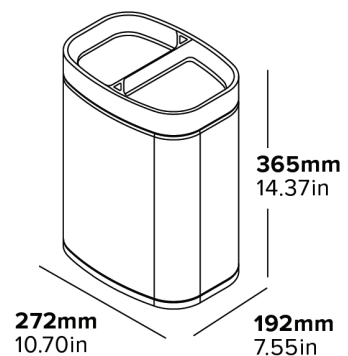

PAPELERA DE RECICLAJE DOBLE NEWPORT

CUELLO EXTRAÍBLE
Fácil de limpiar

ICONOS INTERNACIONALES DE RECICLAJE

ACERO INOXIDABLE CEPILLADO
Material duradero

- Acero inoxidable cepillado
- Cuello extraíble
- Función de bolsa oculta
- Insertos extraíbles de 6 + 6 L

Especificaciones

Acero cepillado, Verde y Gris Oscuro
3 kg
6 L + 6 L