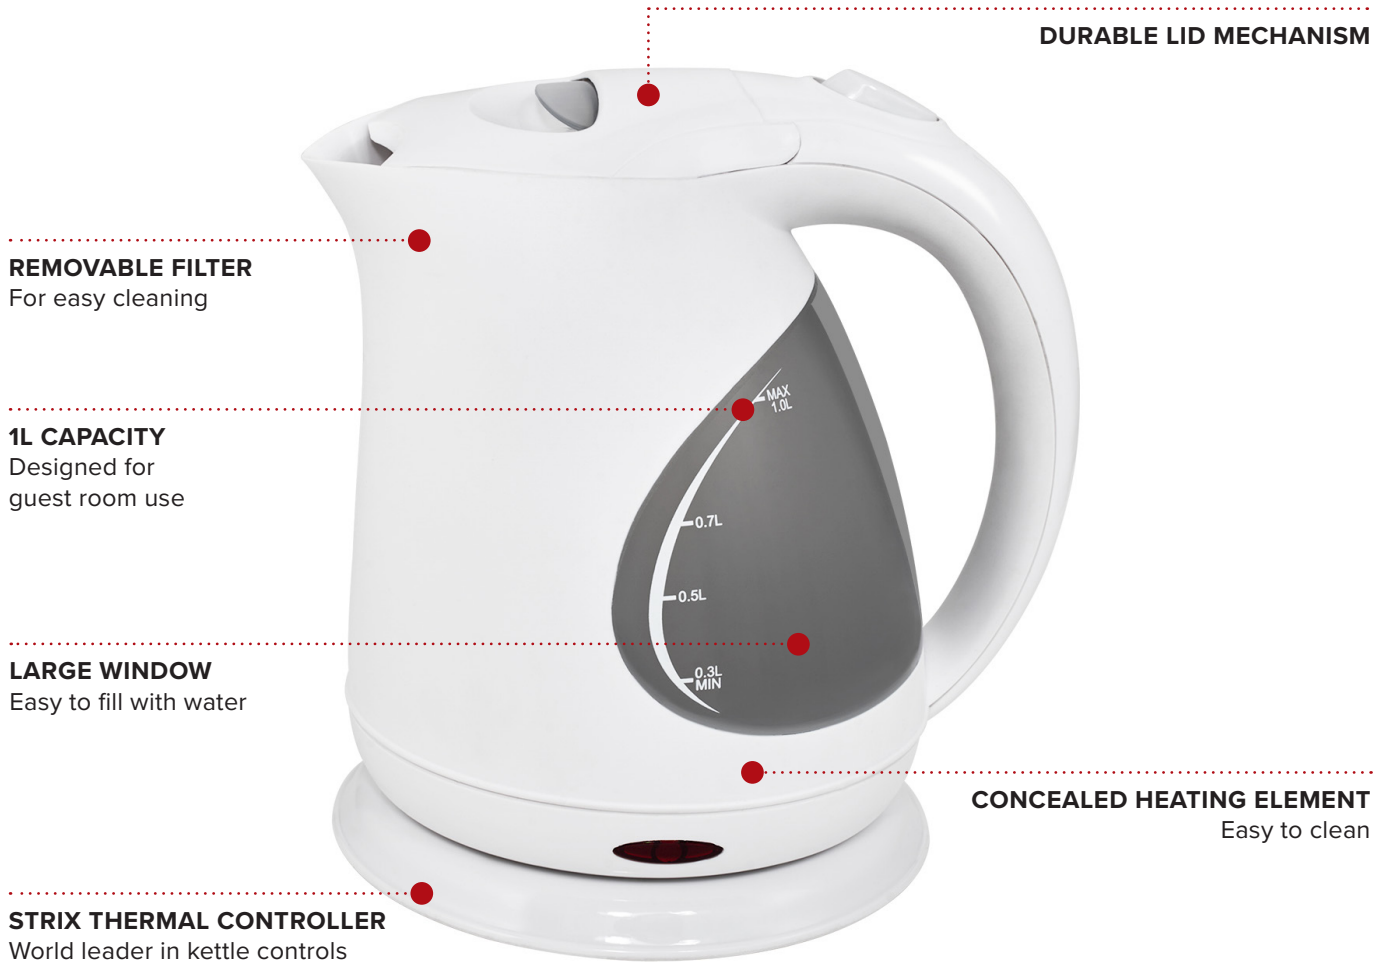

LANCASTER 1L KETTLE

- Ergonomic handle design
- Boil dry protection
- 360° base
- Integrated water level markings
- Integrated power cord tidy
- Textured white & gloss finish

Specification

White
1250W - 1500W
0.70kg
Cable length: 0.7m