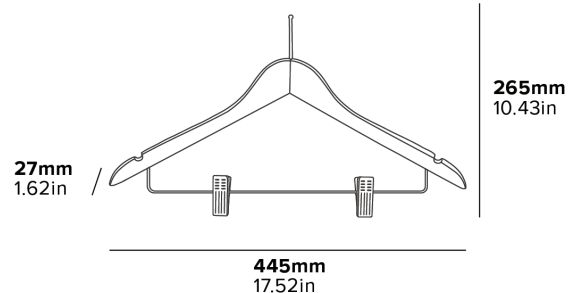

CINTRE D'INVITÉ BURLINGTON AVEC PINCES ET VERROU DE SÉCURITÉ

Spécifications

Bois Clair
0,14 kg