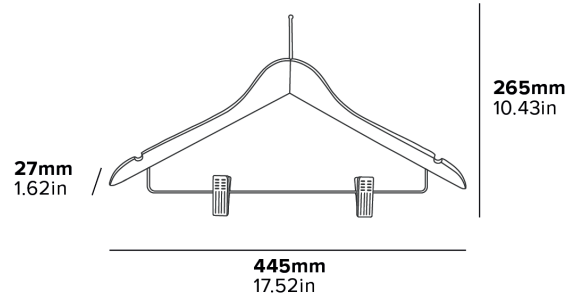

# BURLINGTON GUEST HANGER WITH CLIPS & SECURITY PIN

**Specification**  
Light Wood  
0.14kg