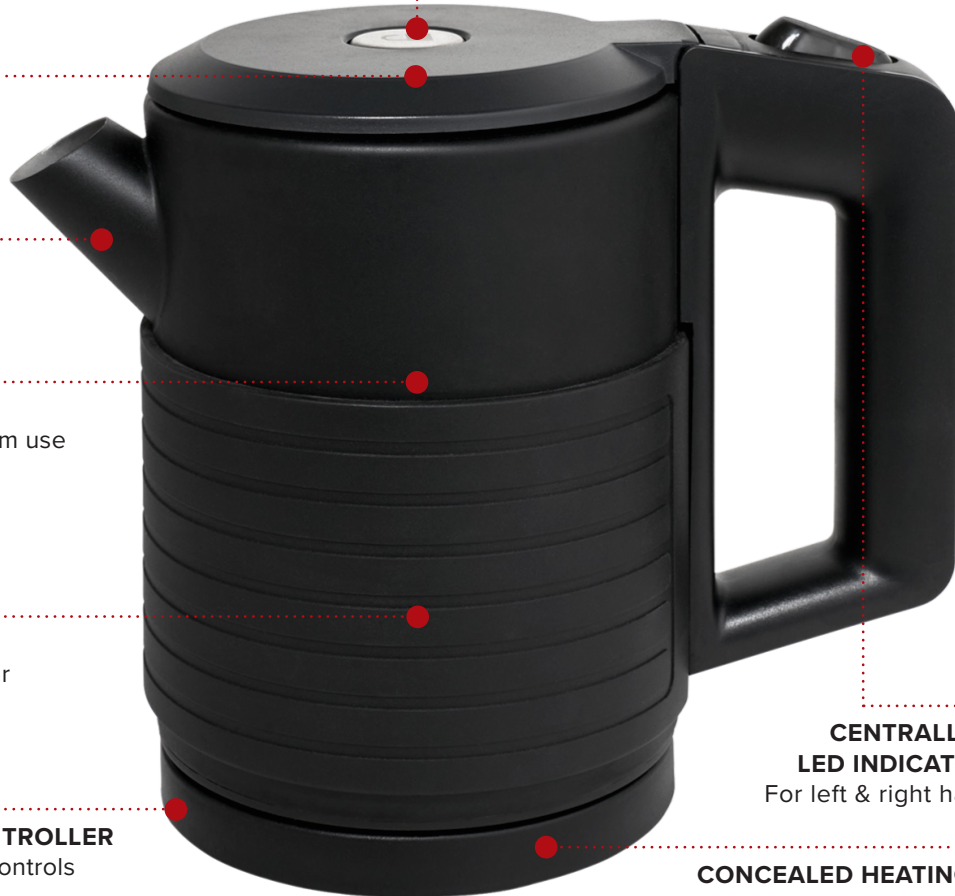

CANTERBURY 0.6L DOUBLE WALLED KETTLE

PUSH BUTTON LID

Easy to open

LARGE OPENING

Easy cleaning

INTEGRATED FILTER

0.6L CAPACITY

Designed for guest room use

DOUBLE WALLED

Silicone insulation collar

STRIX THERMAL CONTROLLER

World leader in kettle controls

**CENTRALLY LOCATED
LED INDICATOR SWITCH**
For left & right handed users

CONCEALED HEATING ELEMENT
Easy to clean

- Space saving design
- 360° base
- 304 Grade Stainless Steel
- Integrated water level markings
- Integrated power cord tidy

Specification

Black
1000W
0.90kg
Cable length: 0.8m