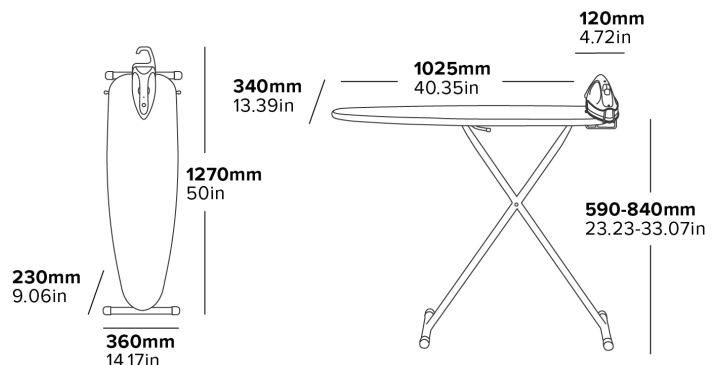

DUAL SIDED OPENING MECHANISM
Designed for left and right hand users

180° ROTATING IRON REST
Designed for left and right hand users

7 HEIGHT POSITIONS
Accommodates multiple users

STEAM FLOW MESH BOARD
Allows steam to pass through clothing for effective ironing

Specification

Dark Grey
5.3kg
1200W iron
2.5m cable length

| | | | | | |
|------------------------------------|------------------------------|--------------------------|---------------------------|-----------------------------|----------------------------|
| 3 YEAR ELECTRICAL GUARANTEE | HOTEL SPECIFIED | BRITISH DESIGNED | AUTO-OFF 30 SEC | AUTO-OFF 8 MINS | NON-STICK SOLEPLATE |
| ANTI DRIP | STEAM-FLOW MESH BOARD | MULTISURFACE FEET | 7 HEIGHT POSITIONS | ANTI-THEFT PROTECTED | ECO FRIENDLY |