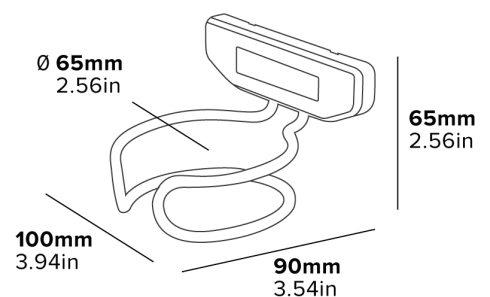

ANNEAU POUR SÈCHE-CHEVEUX BROMLEY

- Convient pour les sèche-cheveux Bedford, Chester et Dalton
- Fourni avec fixations

Spécifications

Noir
0,1 kg