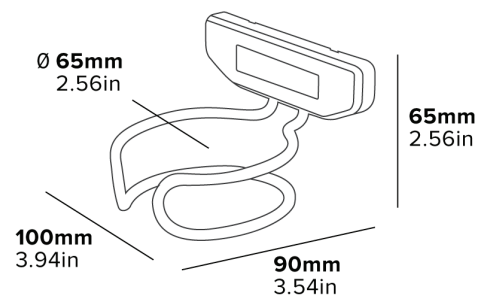

# BROMLEY HAIR DRYER RING

- Suitable for the Bedford, Chester & Dalton Hair dryers
- Supplied with fixings

**Specification**

Black  
0.1kg