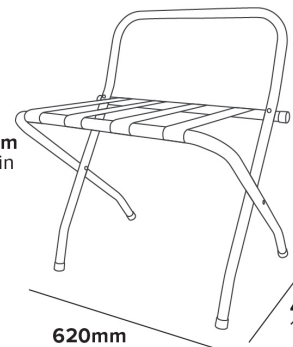

ASHTON METAL LUGGAGE RACK WITH BACK

TUBULAR STEEL CONSTRUCTION

DURABLE FINISH

DURABLE NYLON STRAPS

FOLDABLE
Easy to store

- Holds up to 50kg

Specification

Black
2.5kg

55mm
2.16in

865mm
34.05in

710mm
27.95

480mm
18.90in

620mm
24.41in

PORTE-BAGAGES MÉTALLIQUE ASHTON AVEC DOSSIER

CONSTRUCTION EN ACIER TUBULAIRE

FINITION DURABLE

865mm
34.05in

710mm
27.95

480mm
18.90in

420mm
16.53in

620mm
24.41in

PORTAEQUIPAJE METÁLICO ASHTON CON RESPALDO

· Soporta hasta 50 kg

Especificaciones

55mm
2.16in

865mm
34.05in

710mm
27.95

480mm
18.90in

420mm
16.53in

620mm
24.41in