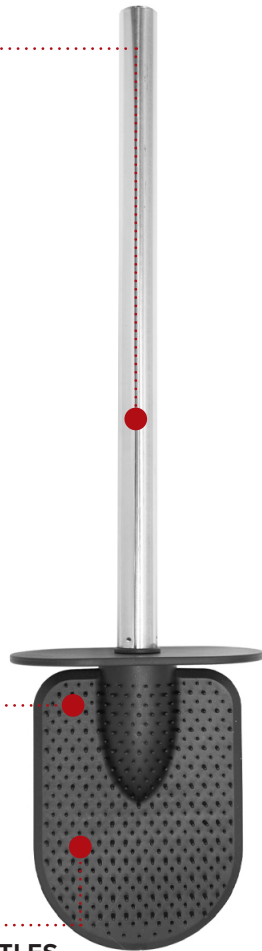

SANA SILICONE TOILET BRUSH

ANTI DRIP

Less dripping between cleaning & storing

FLEXIBLE BRUSH HEAD

Reaches all areas, even under the rim

HYGIENIC SILICONE BRISTLES

Durable, widely spaced bristles prevent dirt clogging

SLIMLINE DESIGN

FREE STANDING OR WALL MOUNTABLE

- Flexible silicone toilet brush head
- Anti drip brush design
- Durable, widely spaced bristles
- Supplied with fixings

Specification

Polished Steel & Black
0.30kg