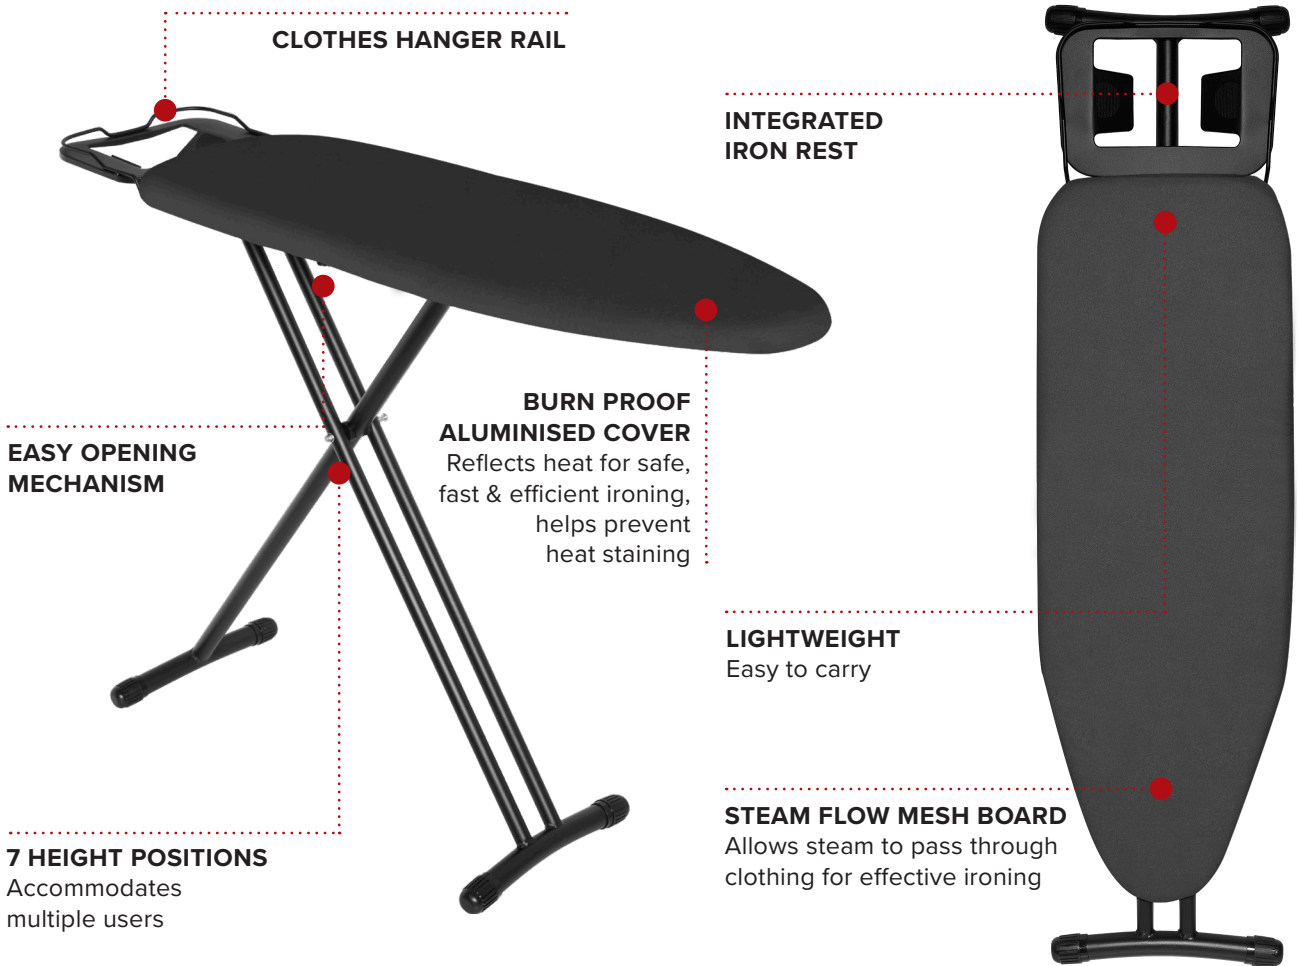

CLASSIC IRONING BOARD

- Lightweight
- Durable black powder coated legs & frame
- Multi surface feet
- Easy open mechanism
- Felt backed replaceable cover

Specification

Dark Grey
3.60kg