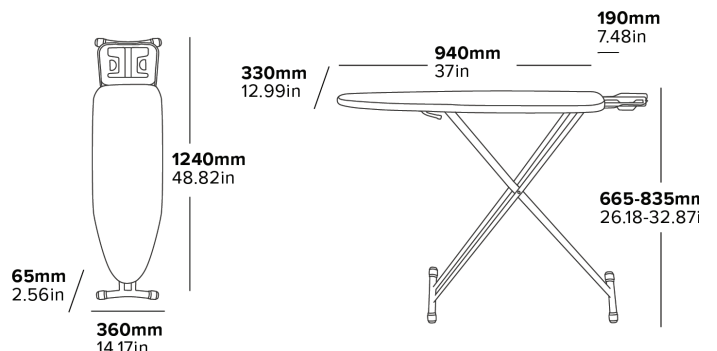

CLASSIC IRONING BOARD - DARK GREY

- Lightweight
- Durable black powder coated legs & frame
- Multi surface feet
- Easy open mechanism
- Felt backed replaceable cover

Specification

3.6kg
Pack Qty: 4

Options

Black/Light Grey cover
Black/Dark Grey cover